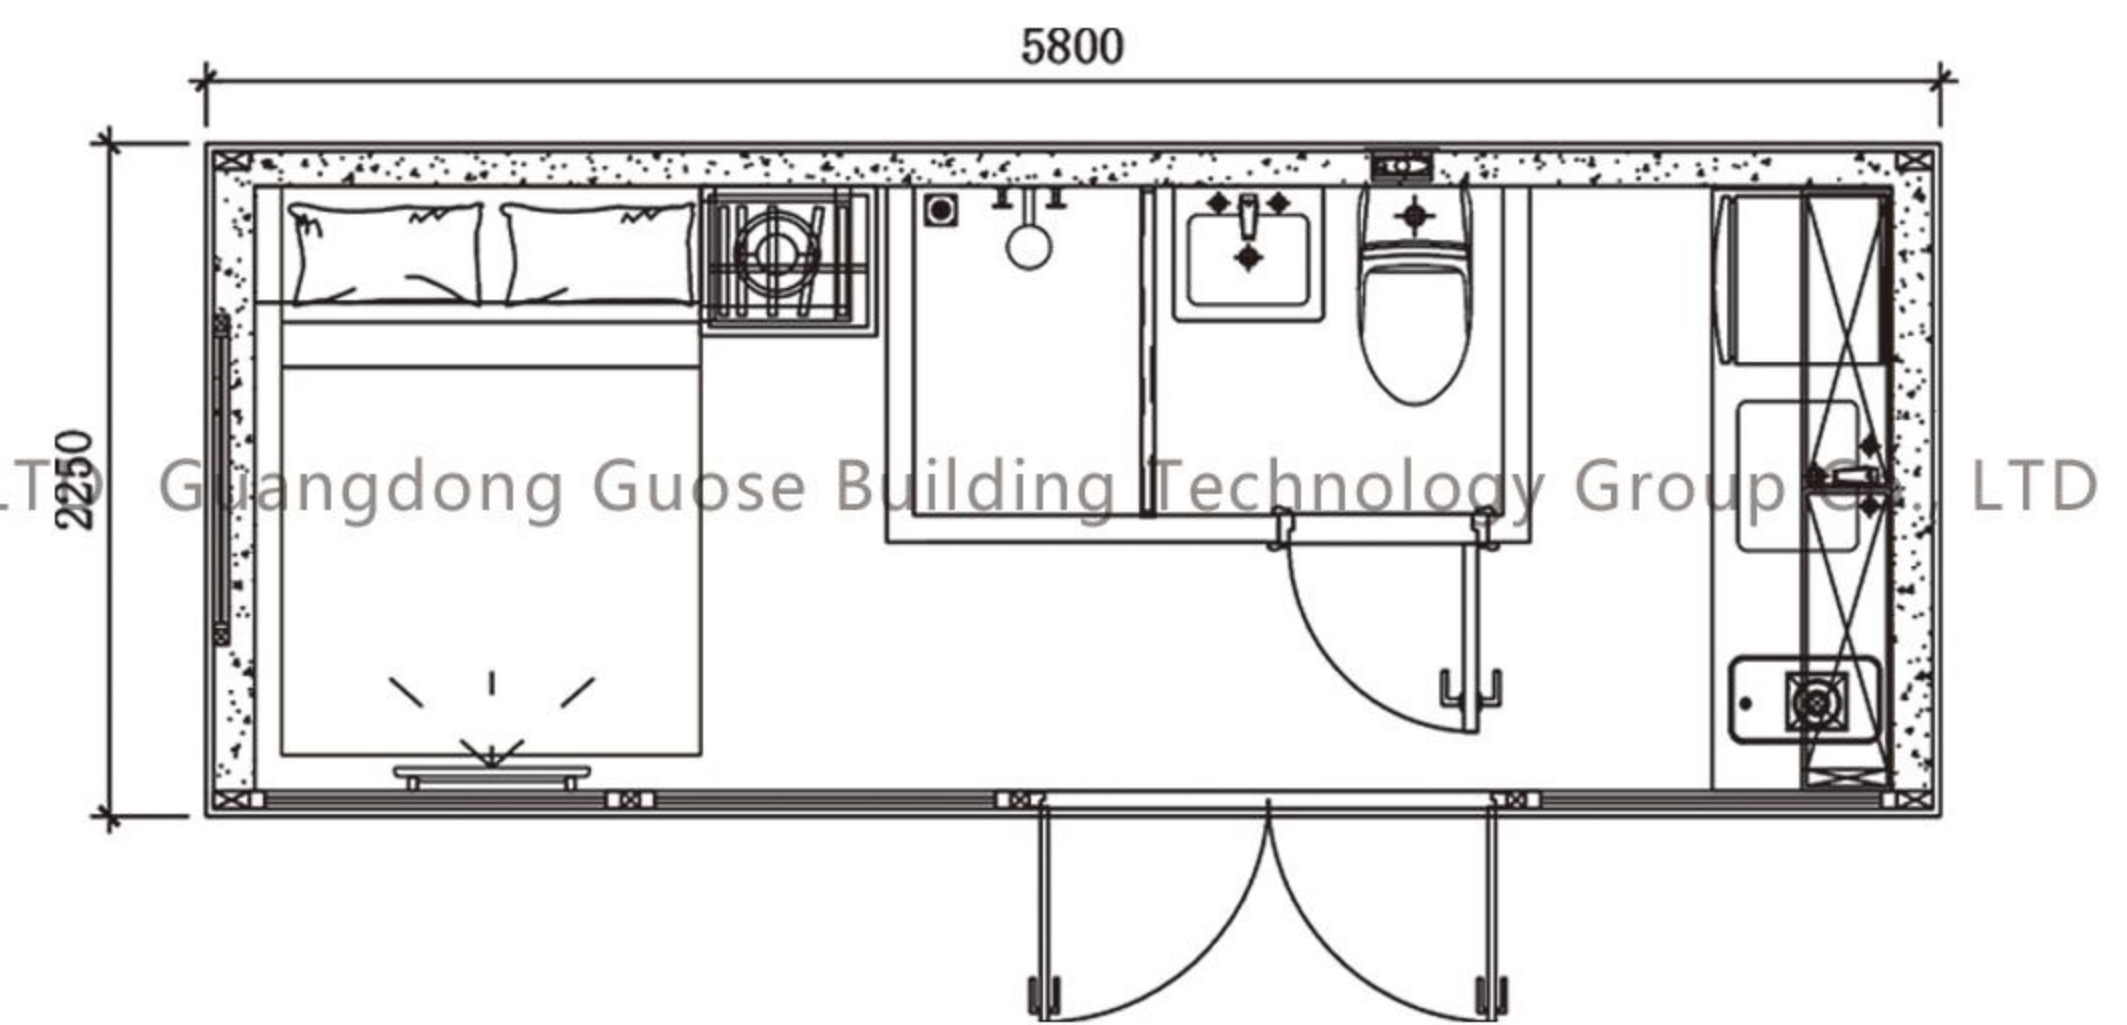

Guose PA19

5.8M ALUMINUM PLATE STANDARD APPLE CABIN

Product number: Guose PA19

Size: 5800*2250*2450mm / 5800*3000*3200mm

Building area: 13.05m² / 17.4m²

Layout: 1 bed, 1 kitchen and 1 bathroom

Number of people staying: 1-2 people

PA19-S2