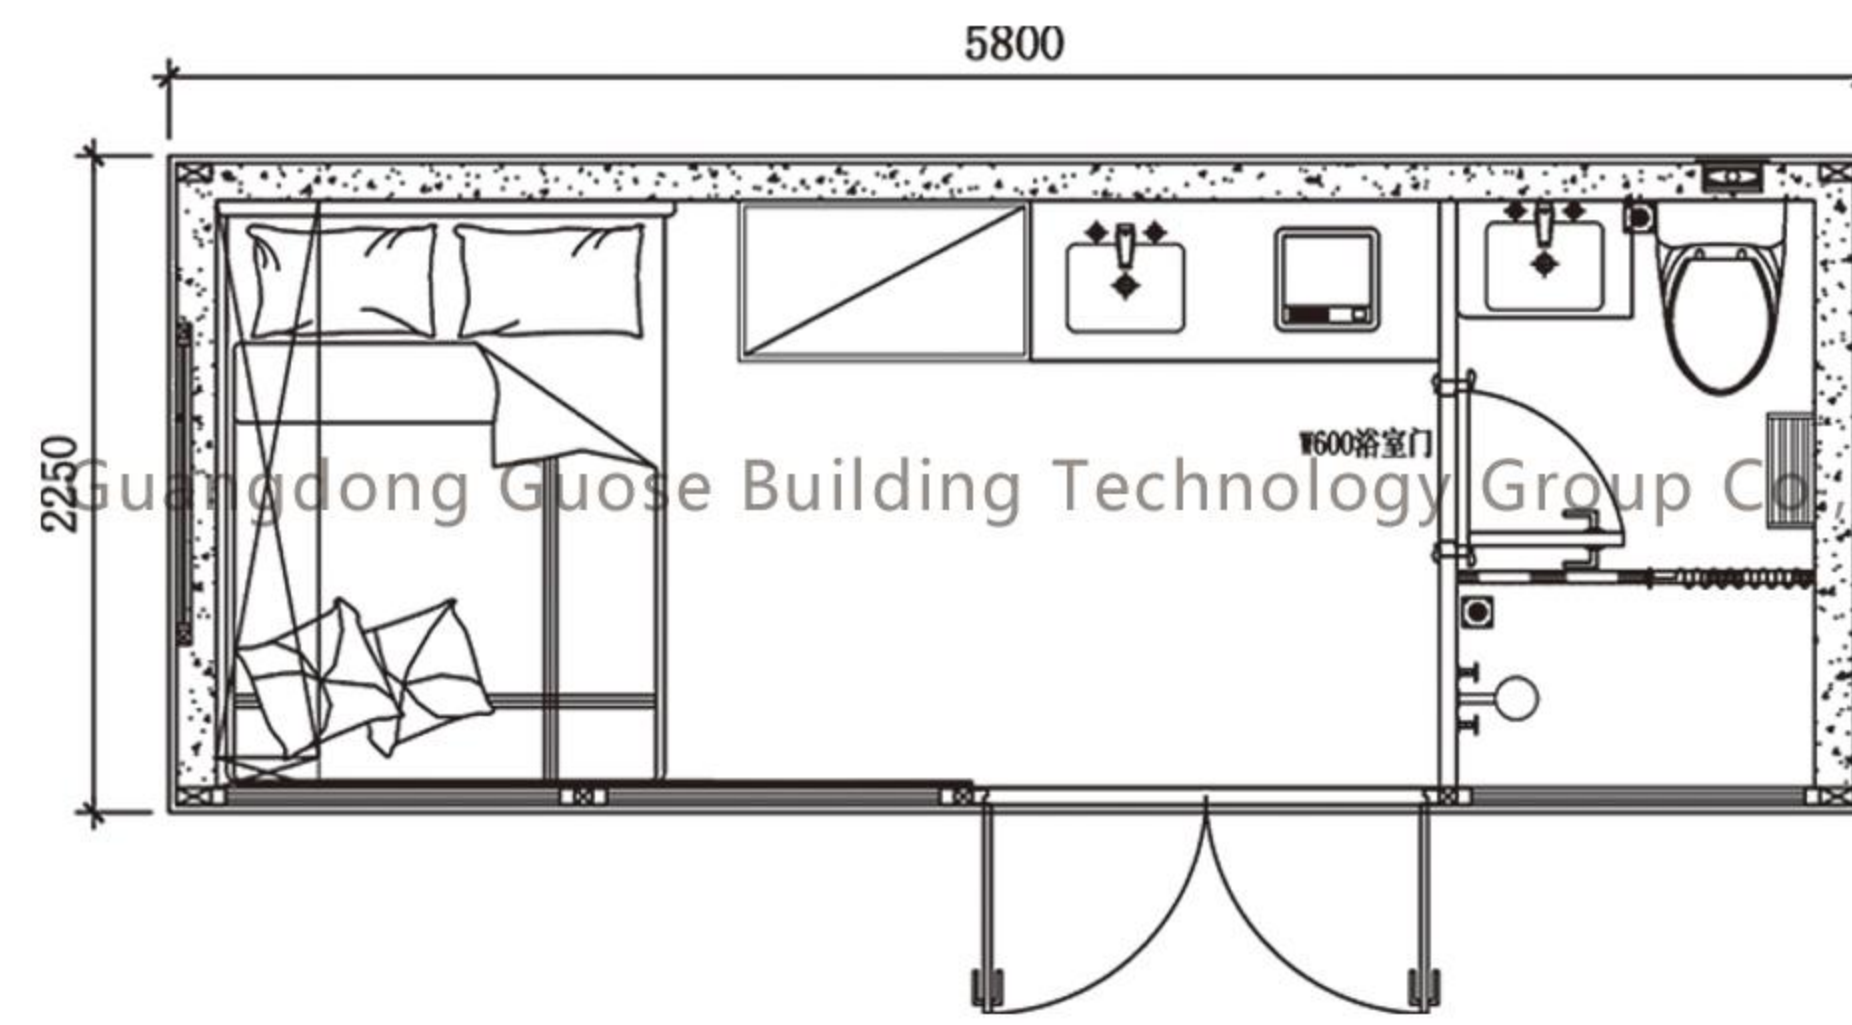

Guose PA19

5.8M ALUMINUM PLATE STANDARD APPLE CABIN

Product number: Guose PA19

Size: 5800*2250*2450mm / 5800*3000*3200mm

Building area: 13.05m² / 17.4m²

Layout: 1 bed, 1 kitchen and 1 bathroom

Number of people staying: 1-2 people

PA19-S1