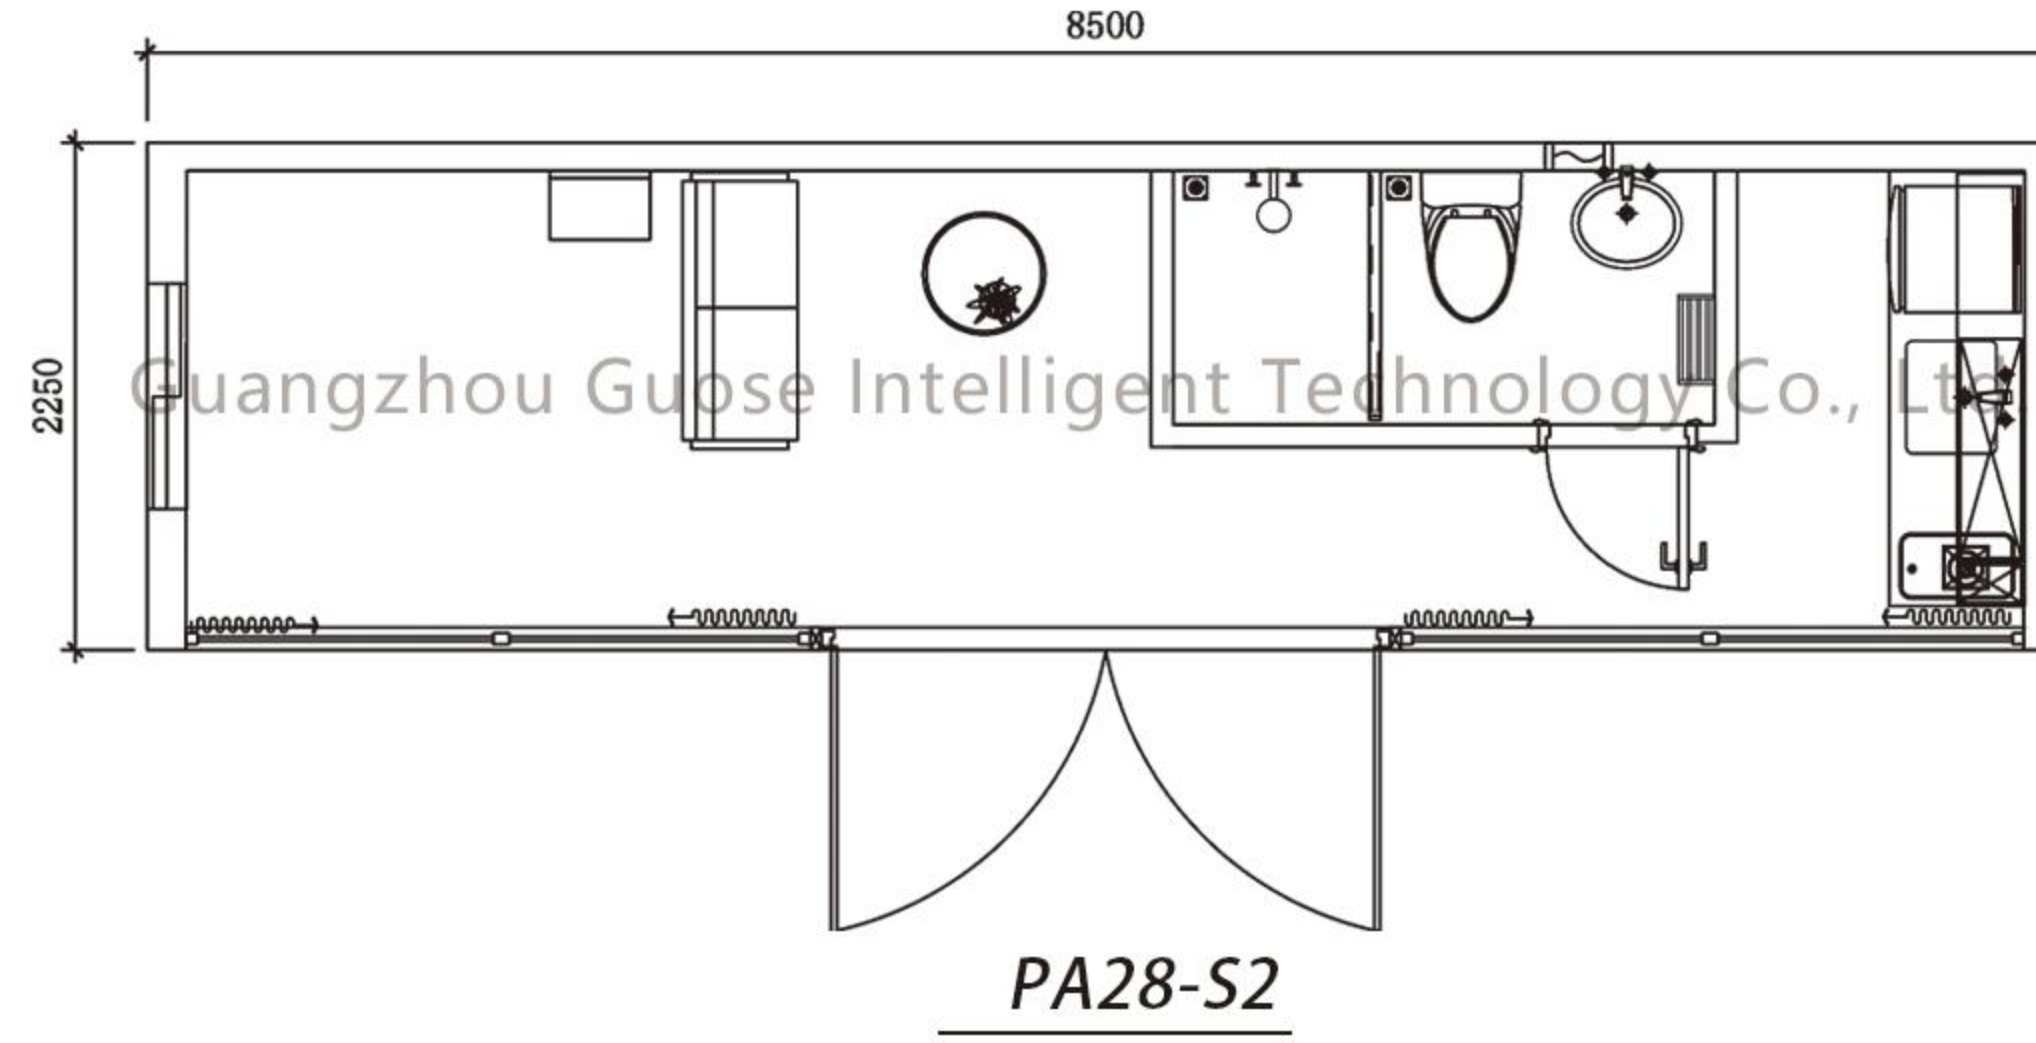

# Guose PA28

8.5M ALUMINUM PLATE STANDARD APPLE CABIN

Product number: Guose PA28

Size: 8500\*2250\*2450mm / 8500\*3000\*3200mm

Building area: 19.13m<sup>2</sup> / 25.5m<sup>2</sup>

Number of people staying: 3-4 people