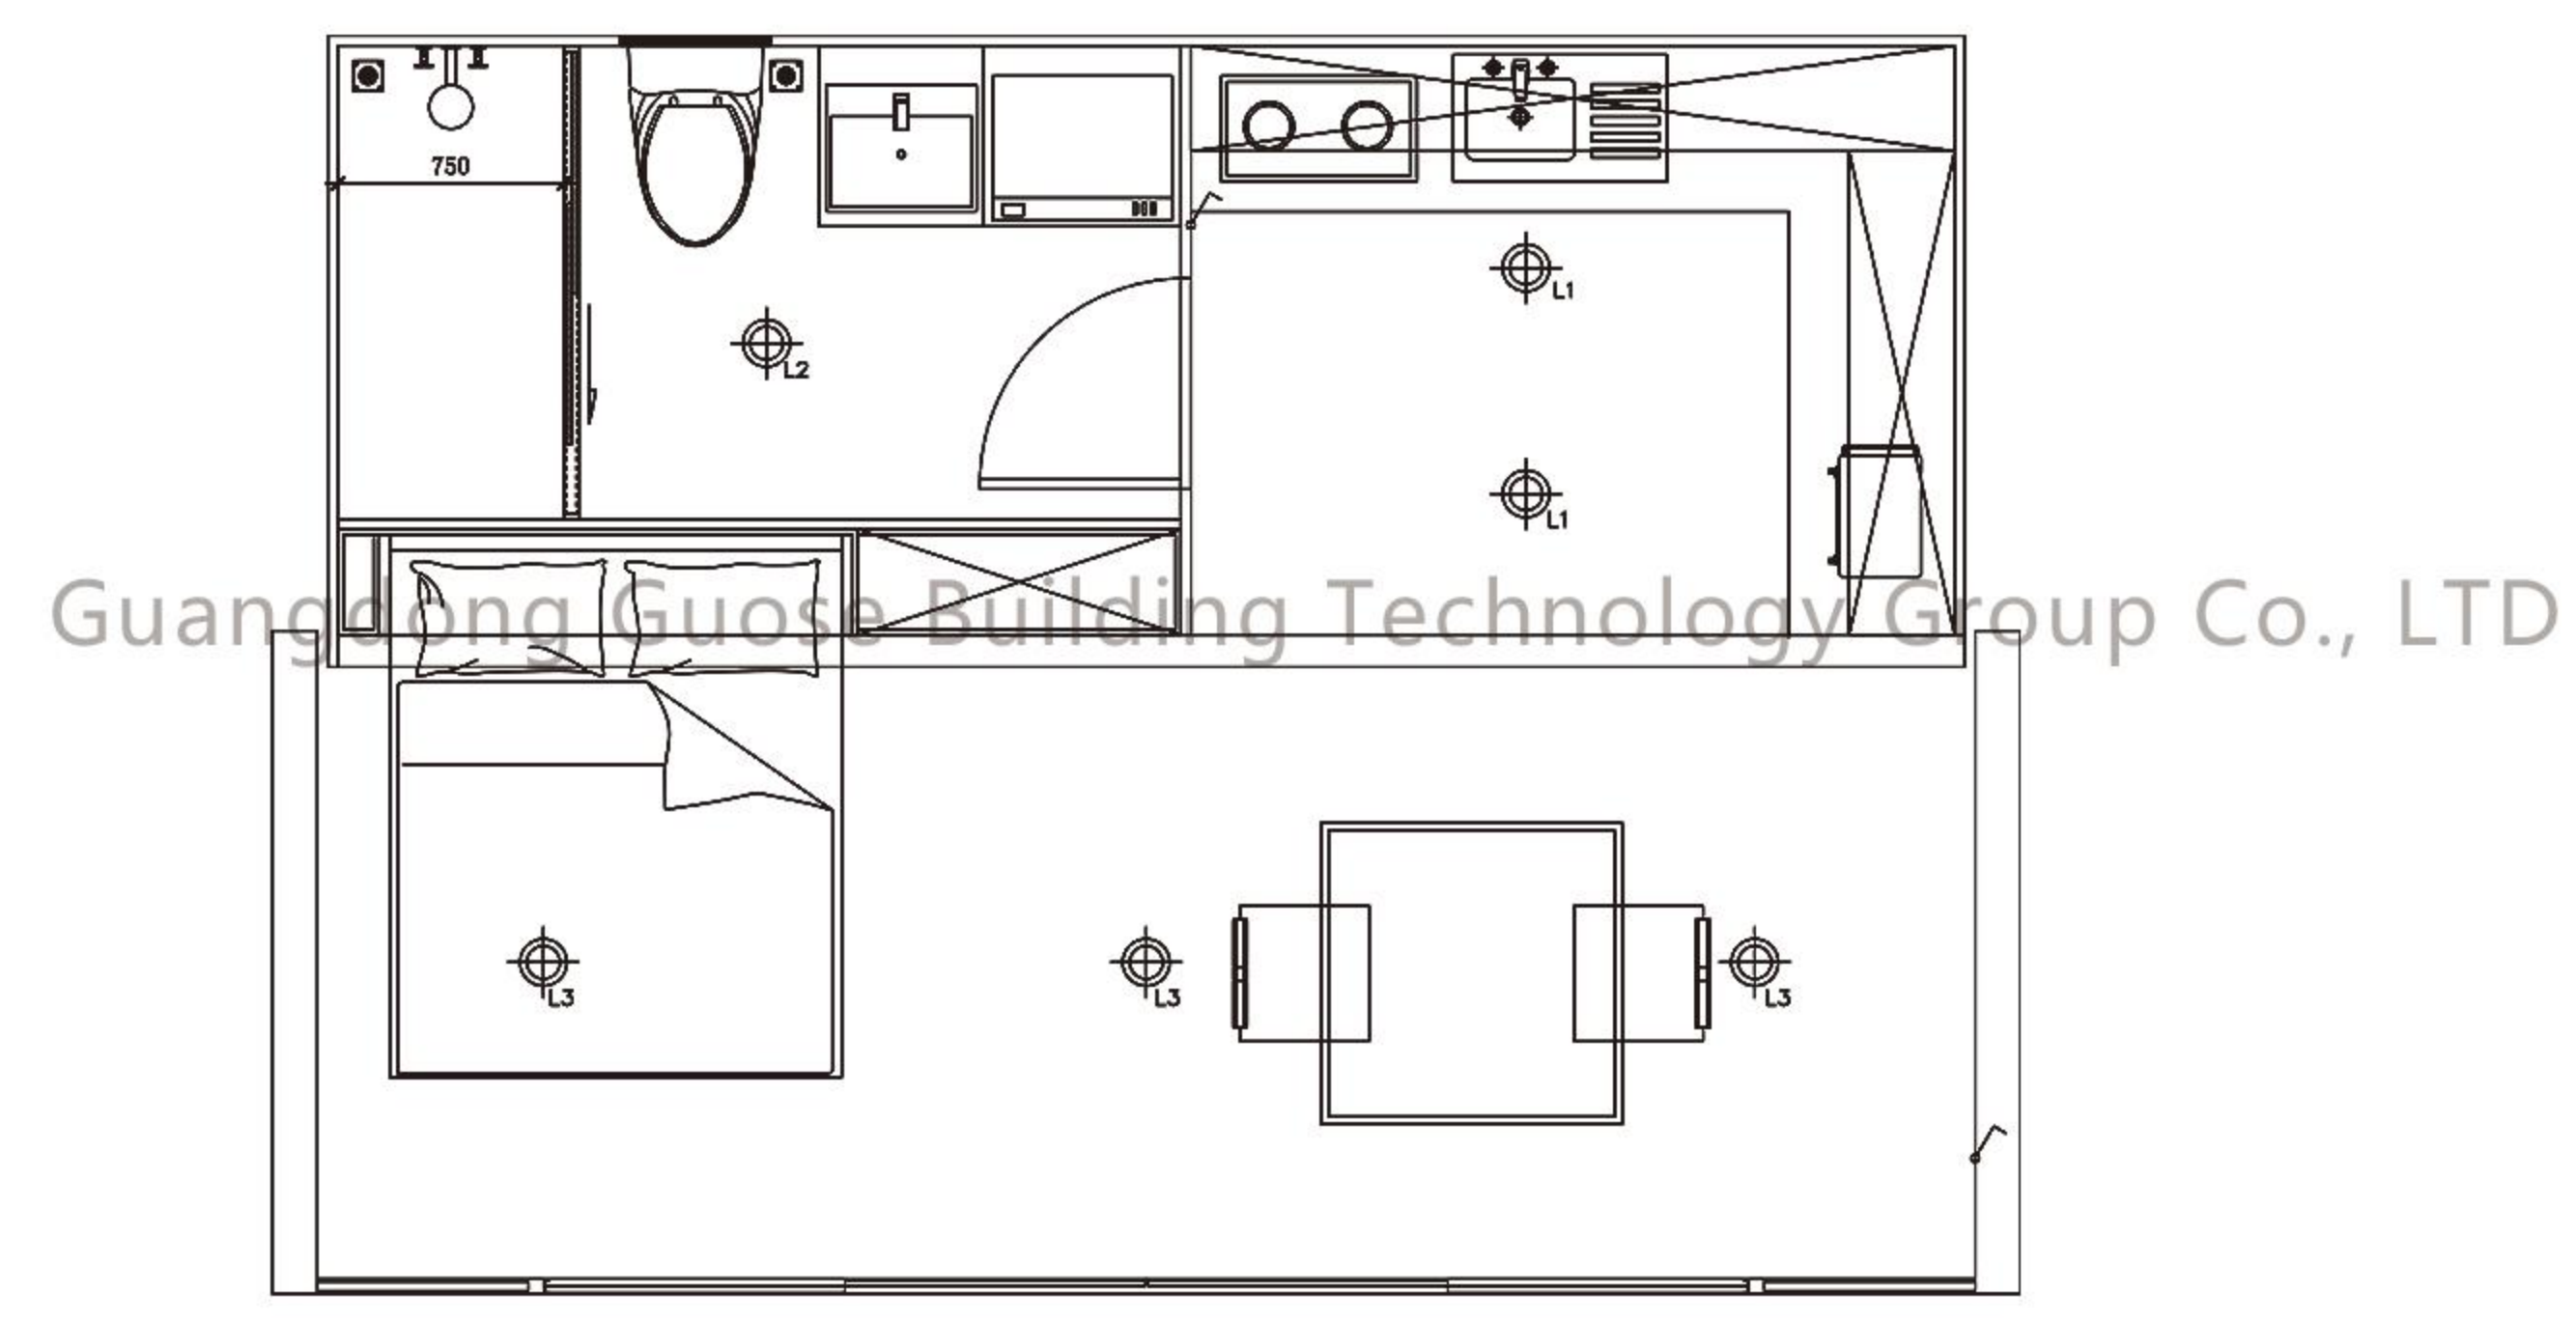

### Product Size:

5800\*2000\*2430mm (cabinet size)

5800\*4150\*2430mm (expanded size)

5800\*4150\*3100mm (including trailer size)

Expanded usable area: 24.07m<sup>2</sup>

Number of people staying: 2-3 people