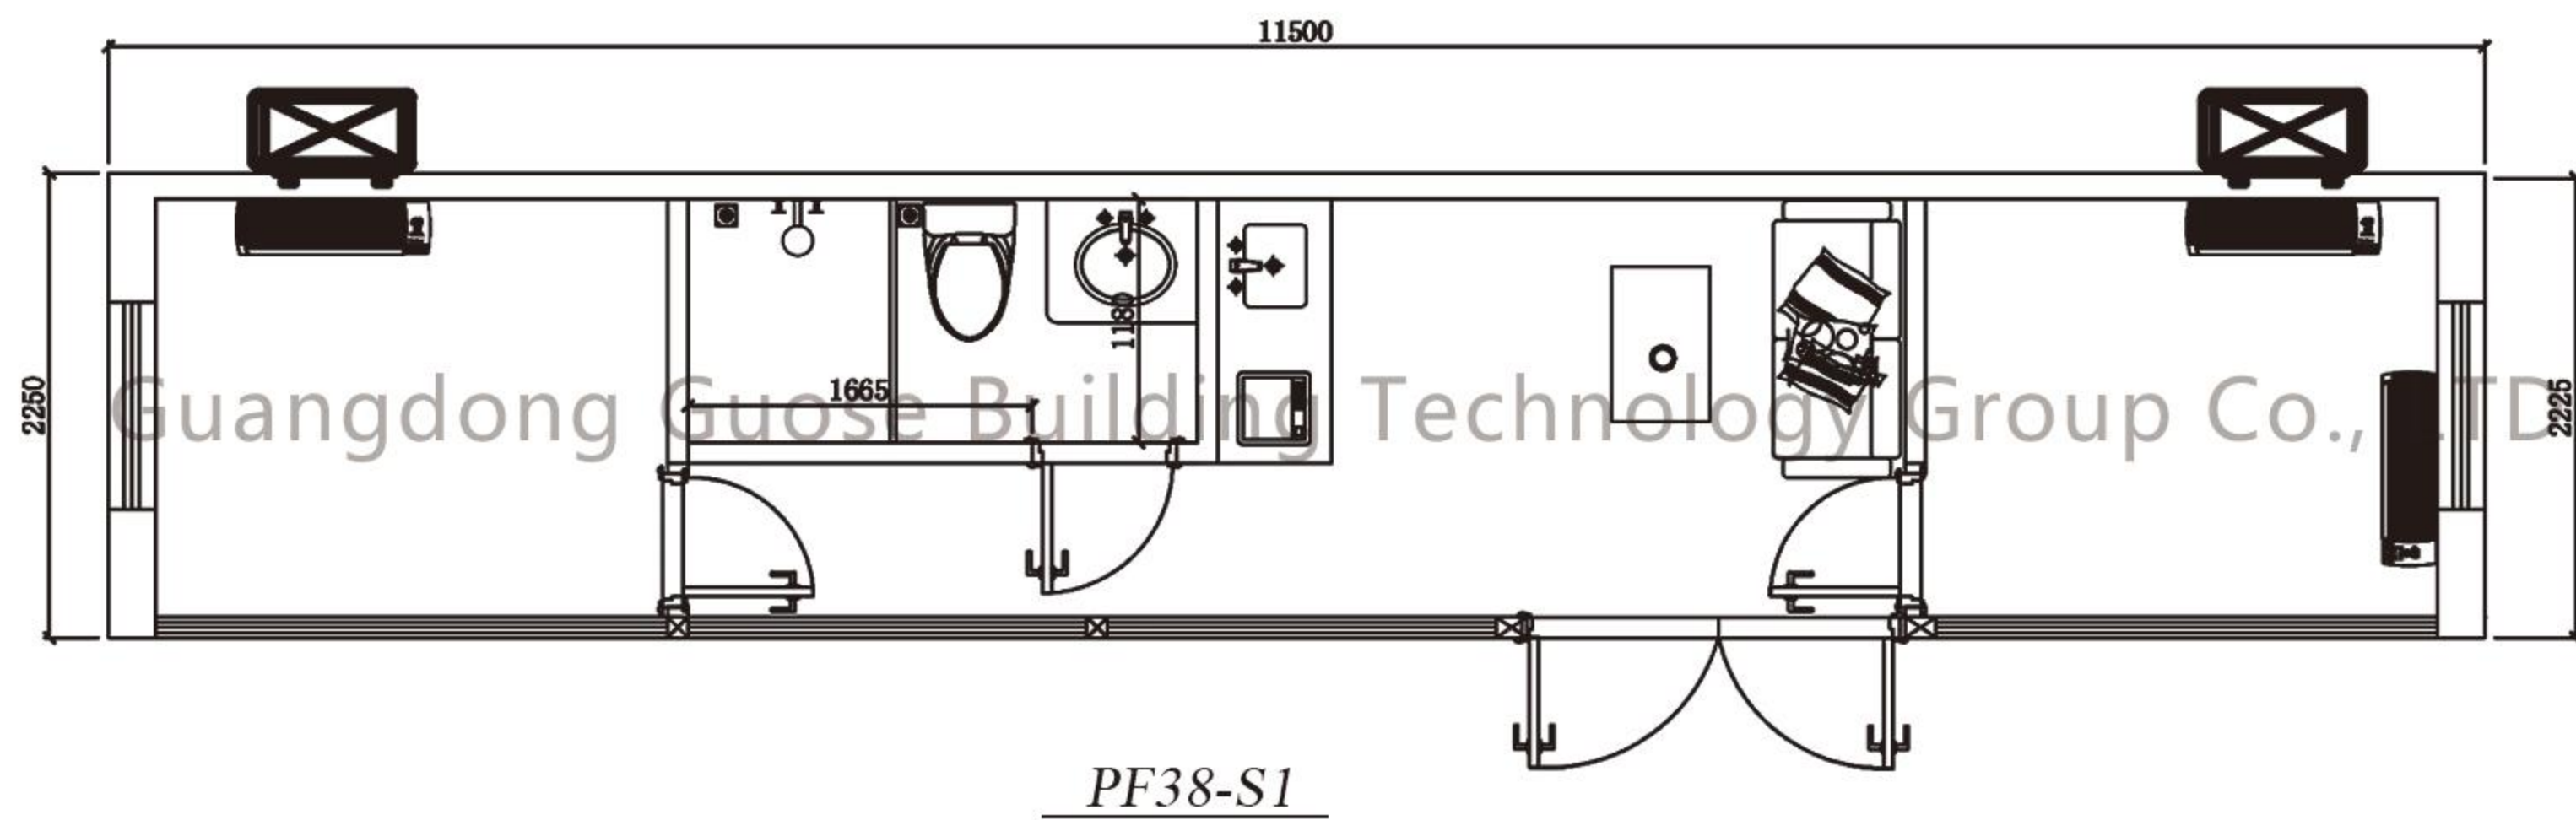

GUOSE PF38

11.5M FIBERGLASS STANDARD APPLE CABIN

Product number: Guose PF38

Product size: 11500*2250*2450mm

Layout: 2 bedrooms, 1 living room, 1 kitchen and 1 bathroom

Building area: 25.88m²

Number of people staying: 3-4 people