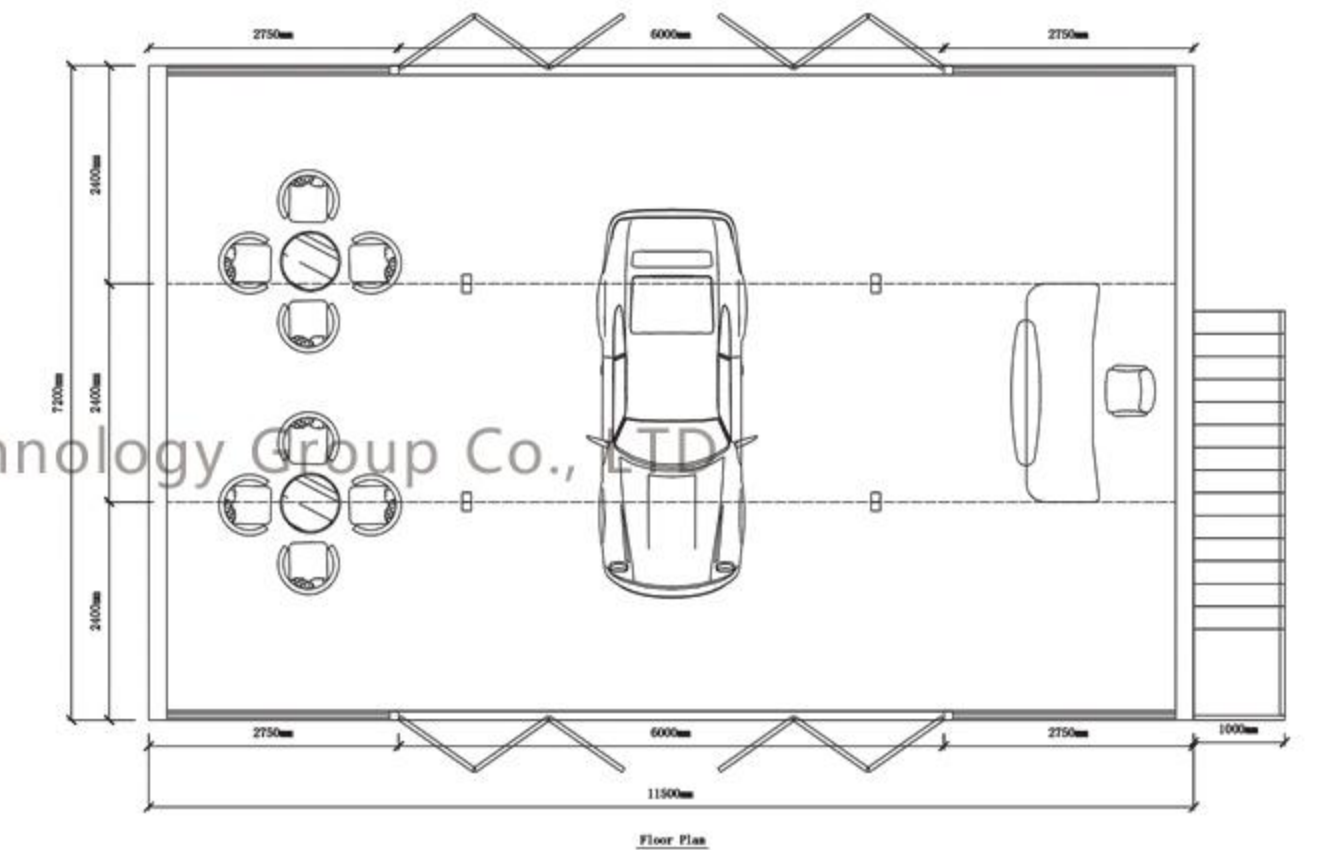

Guose P38-2

PRODUCT PARAMETERS

Size: 11500*7200*3000mm

Building area: 82.8m²

Number of occupancy: 6-8 people