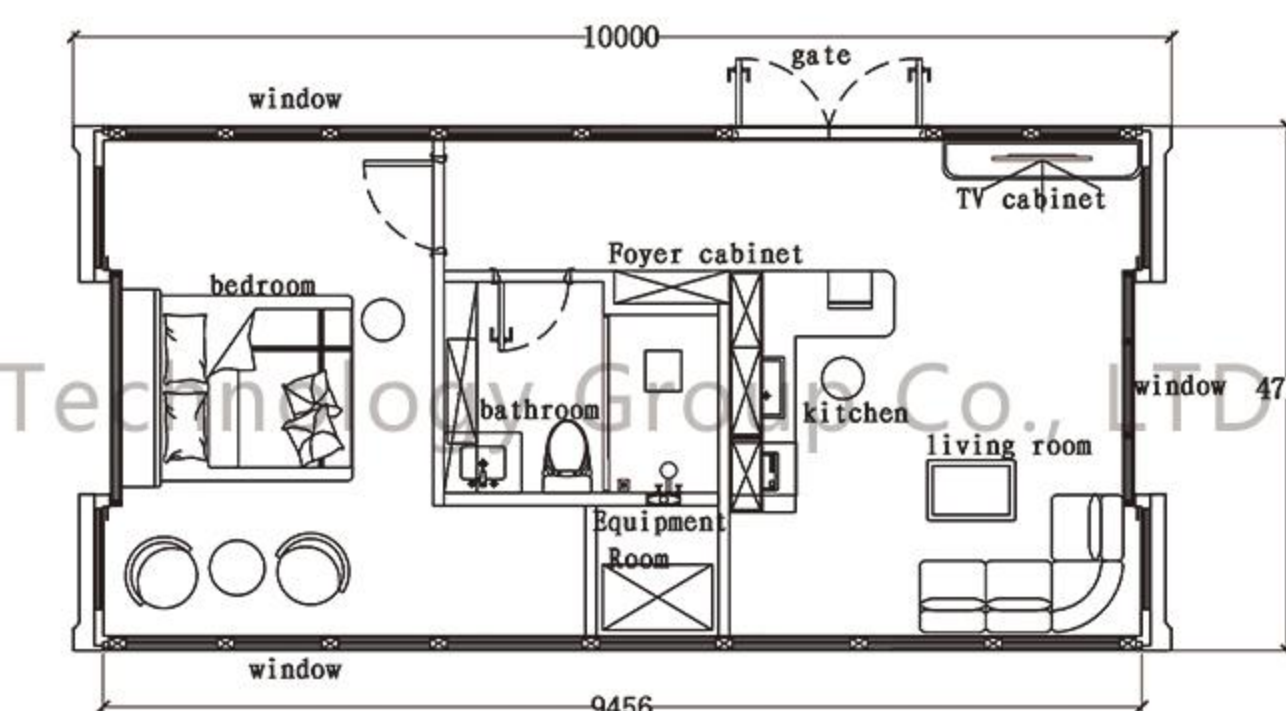

Entrance cabinet inlaid