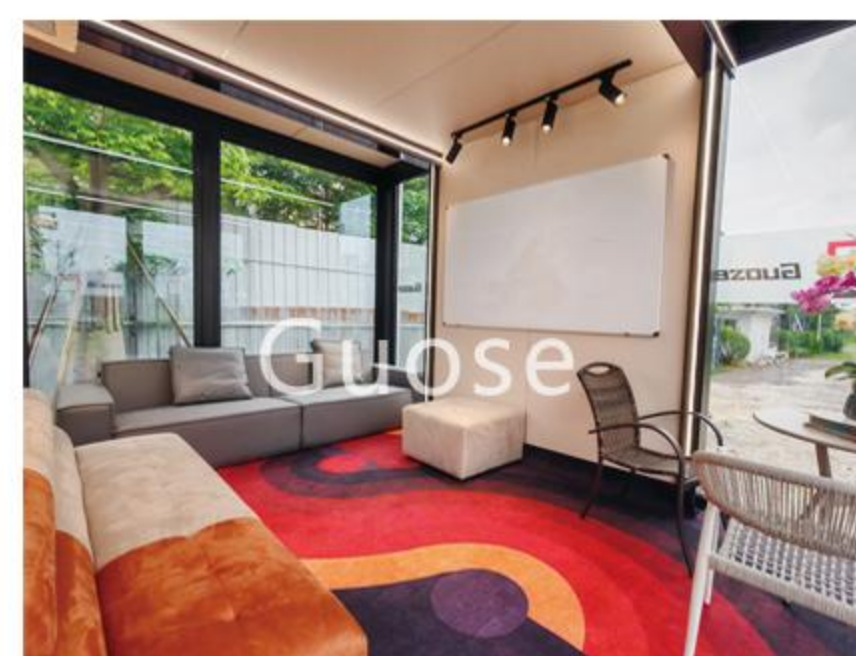

Entrance cabinet outside