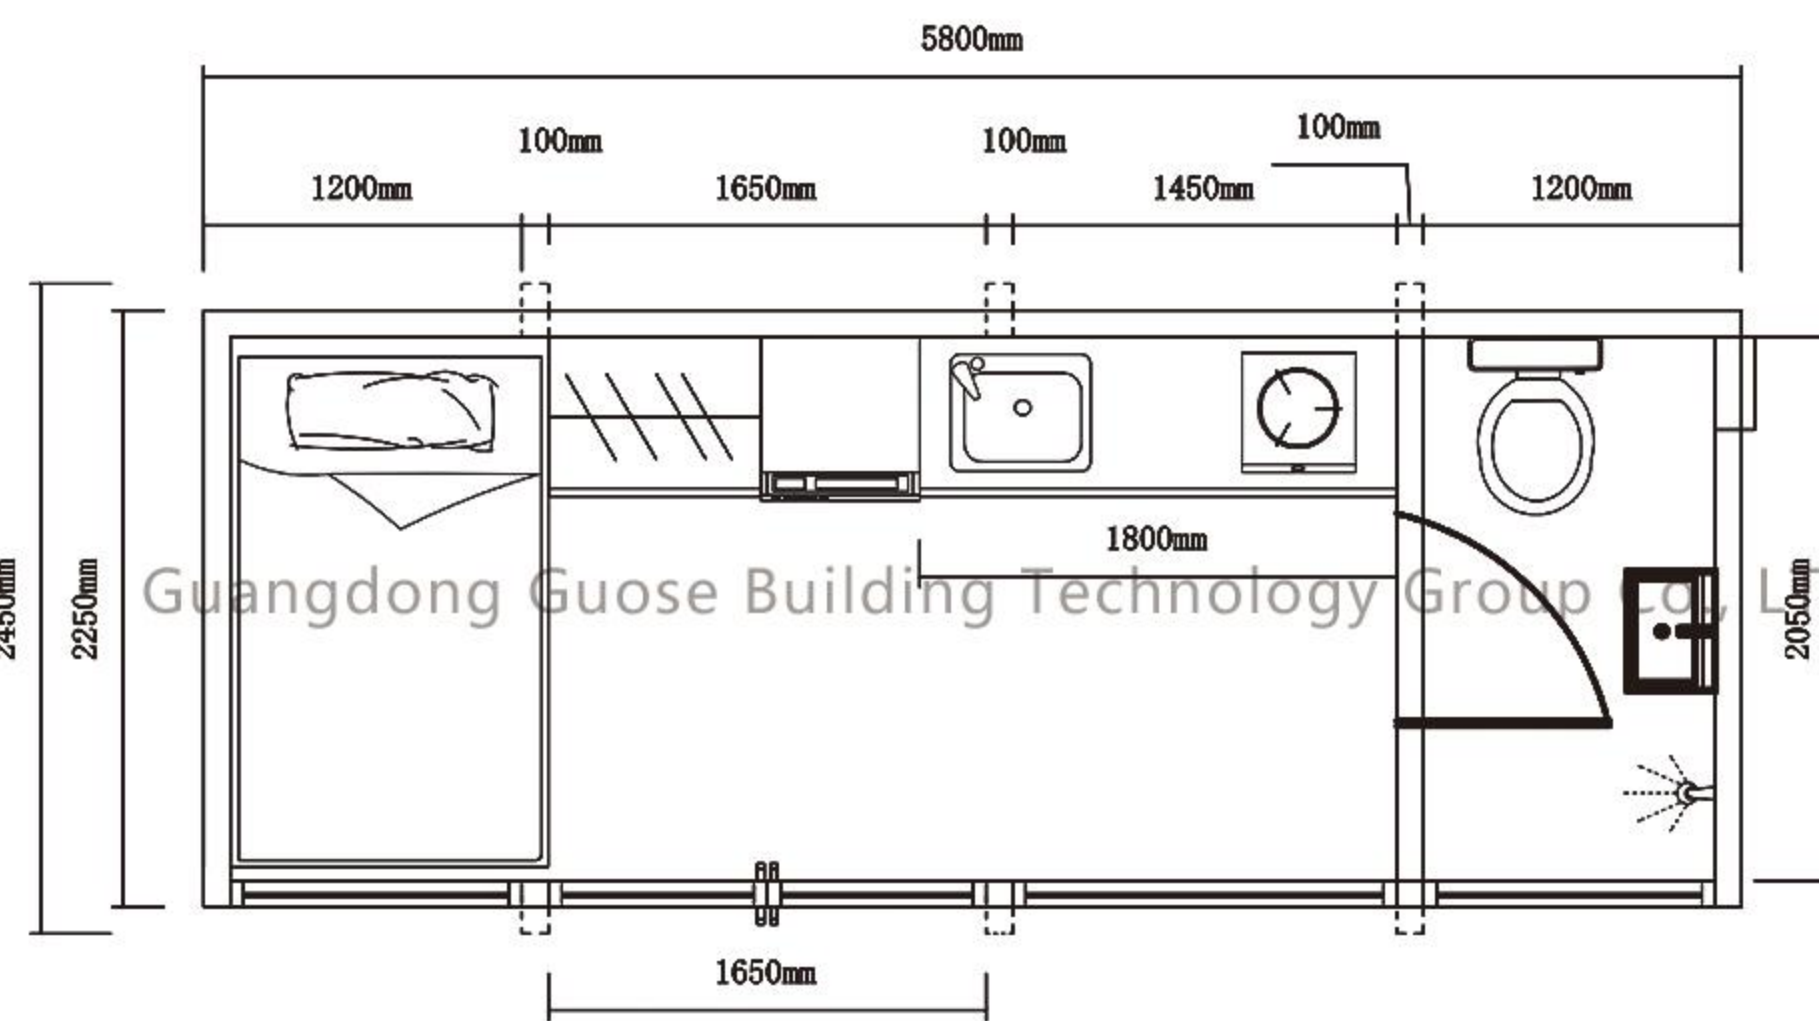

# ★ Guose P33

Product size: 10000\*5500\*3200mm (cabin + terrace)

10000\*3500\*3200mm (cabin), 10000\*2000\*3200mm (terrace)

Building area: 55m<sup>2</sup>

Number of people staying: 4-8 people

# Guose P19-3

SIMPLE

GRACE

2024

PURELY

LIFE

**Product Size:**

5800\*2250\*2450mm

**Layout:** 1 bed, 1 kitchen and 1 bathroom

**Building area:** 13.05m<sup>2</sup>

**Number of people staying:** 2-3 people

*Floor plan*

Guangdong Guose Building Technology Group Co., LTD

Guangdong Guose

Guangdong Guose

5800\*4200\*2250mm (expanded size)