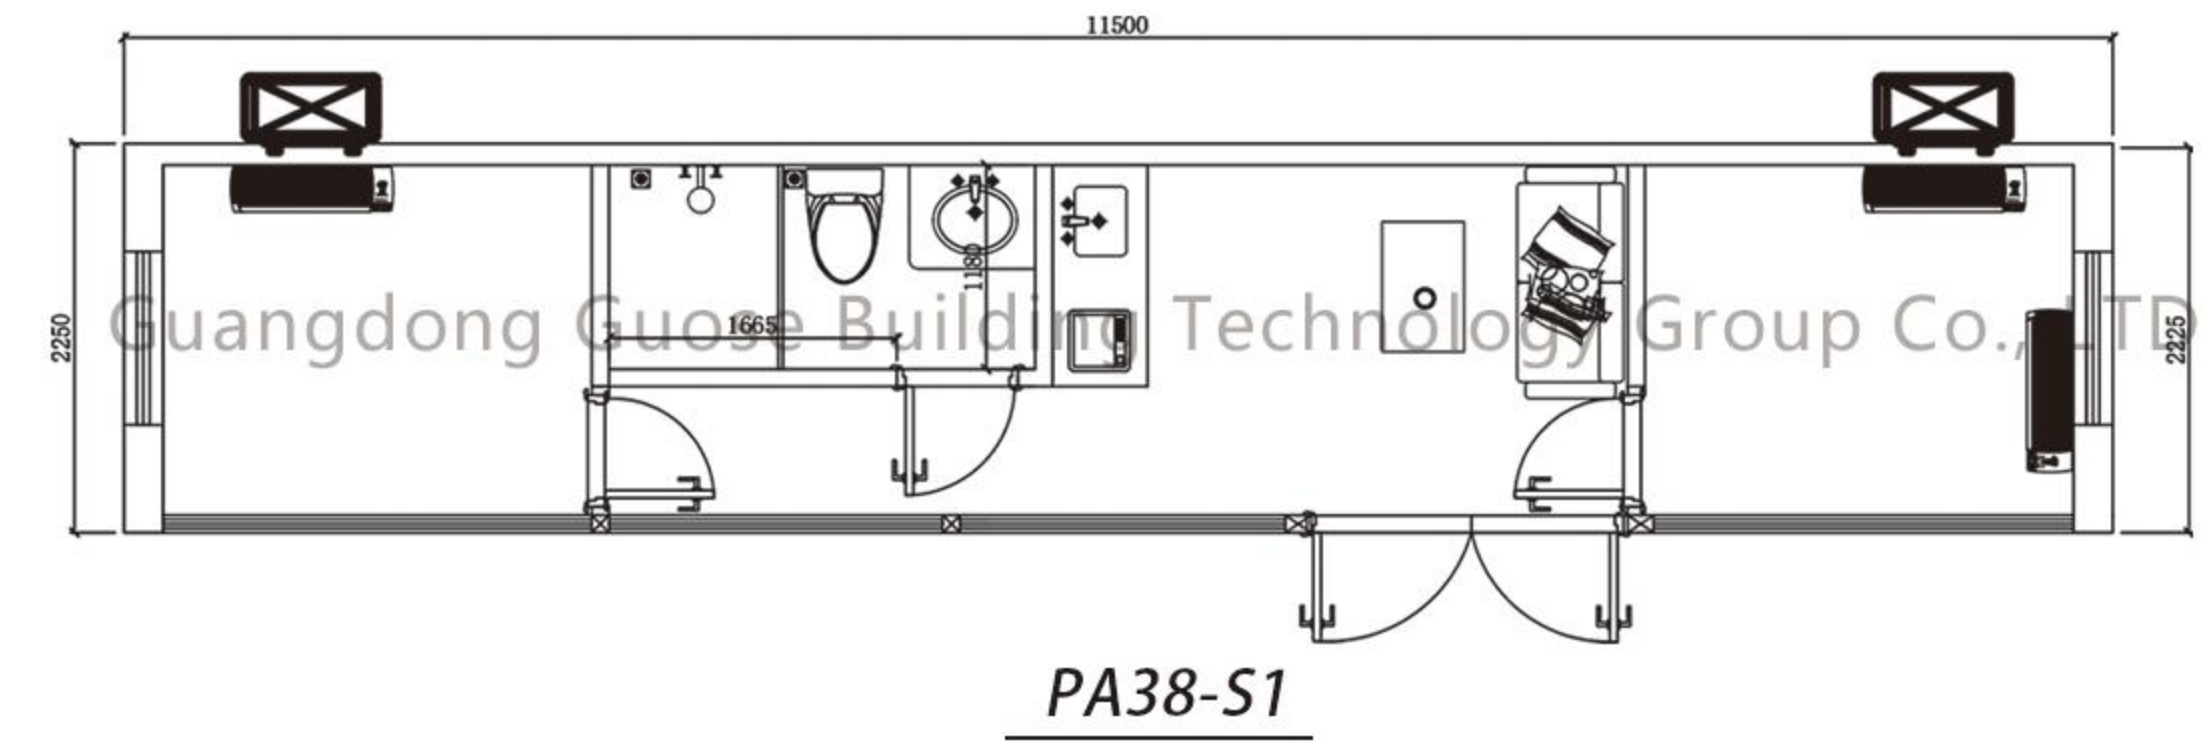

Guose PA38

11.5M ALUMINUM PLATE STANDARD APPLE CABIN

Product number: Guose PA38

Number of people staying: 4-5 people

Size: 11500*2250*2450mm/11500*3000*3200mm

Building area: 25.9m²/34.5m²

Layout : 2 bedrooms, 1 living room, 1 kitchen, 1 bathroom