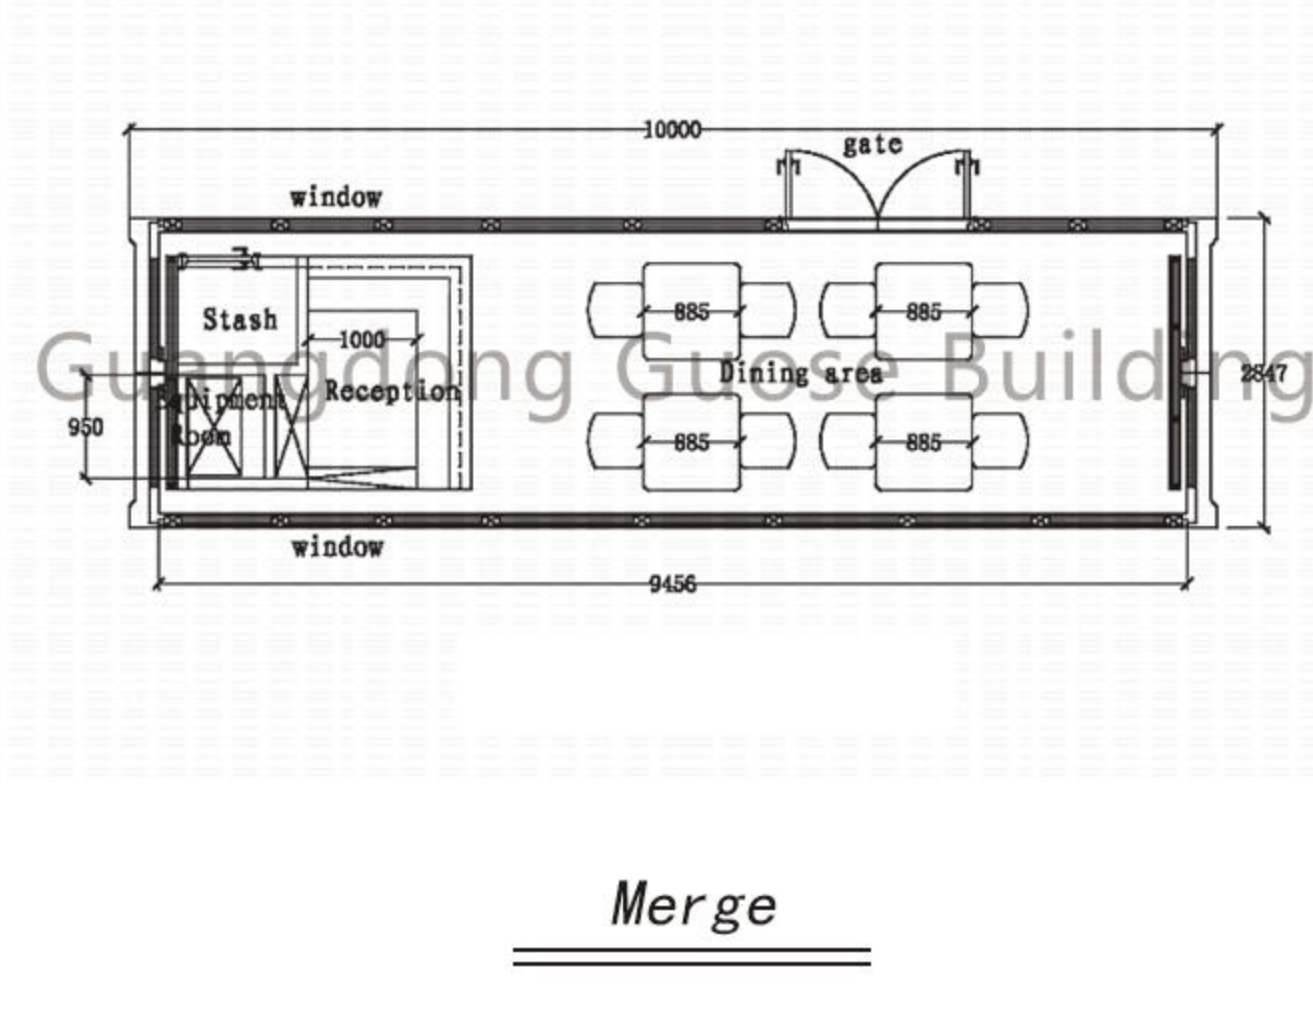

# GUOSE E01 (Commercial style)

**DOUBLE EXPANSION  
APPLE CABIN  
(COMMERCIAL STYLE)**

Product size:  
 10000\*2800\*3500mm (merge)  
 10000\*4800\*3500mm (expand)

Expanded usable area: 48m<sup>2</sup>

Guangdong Guose Building Technology Group Co., Ltd.