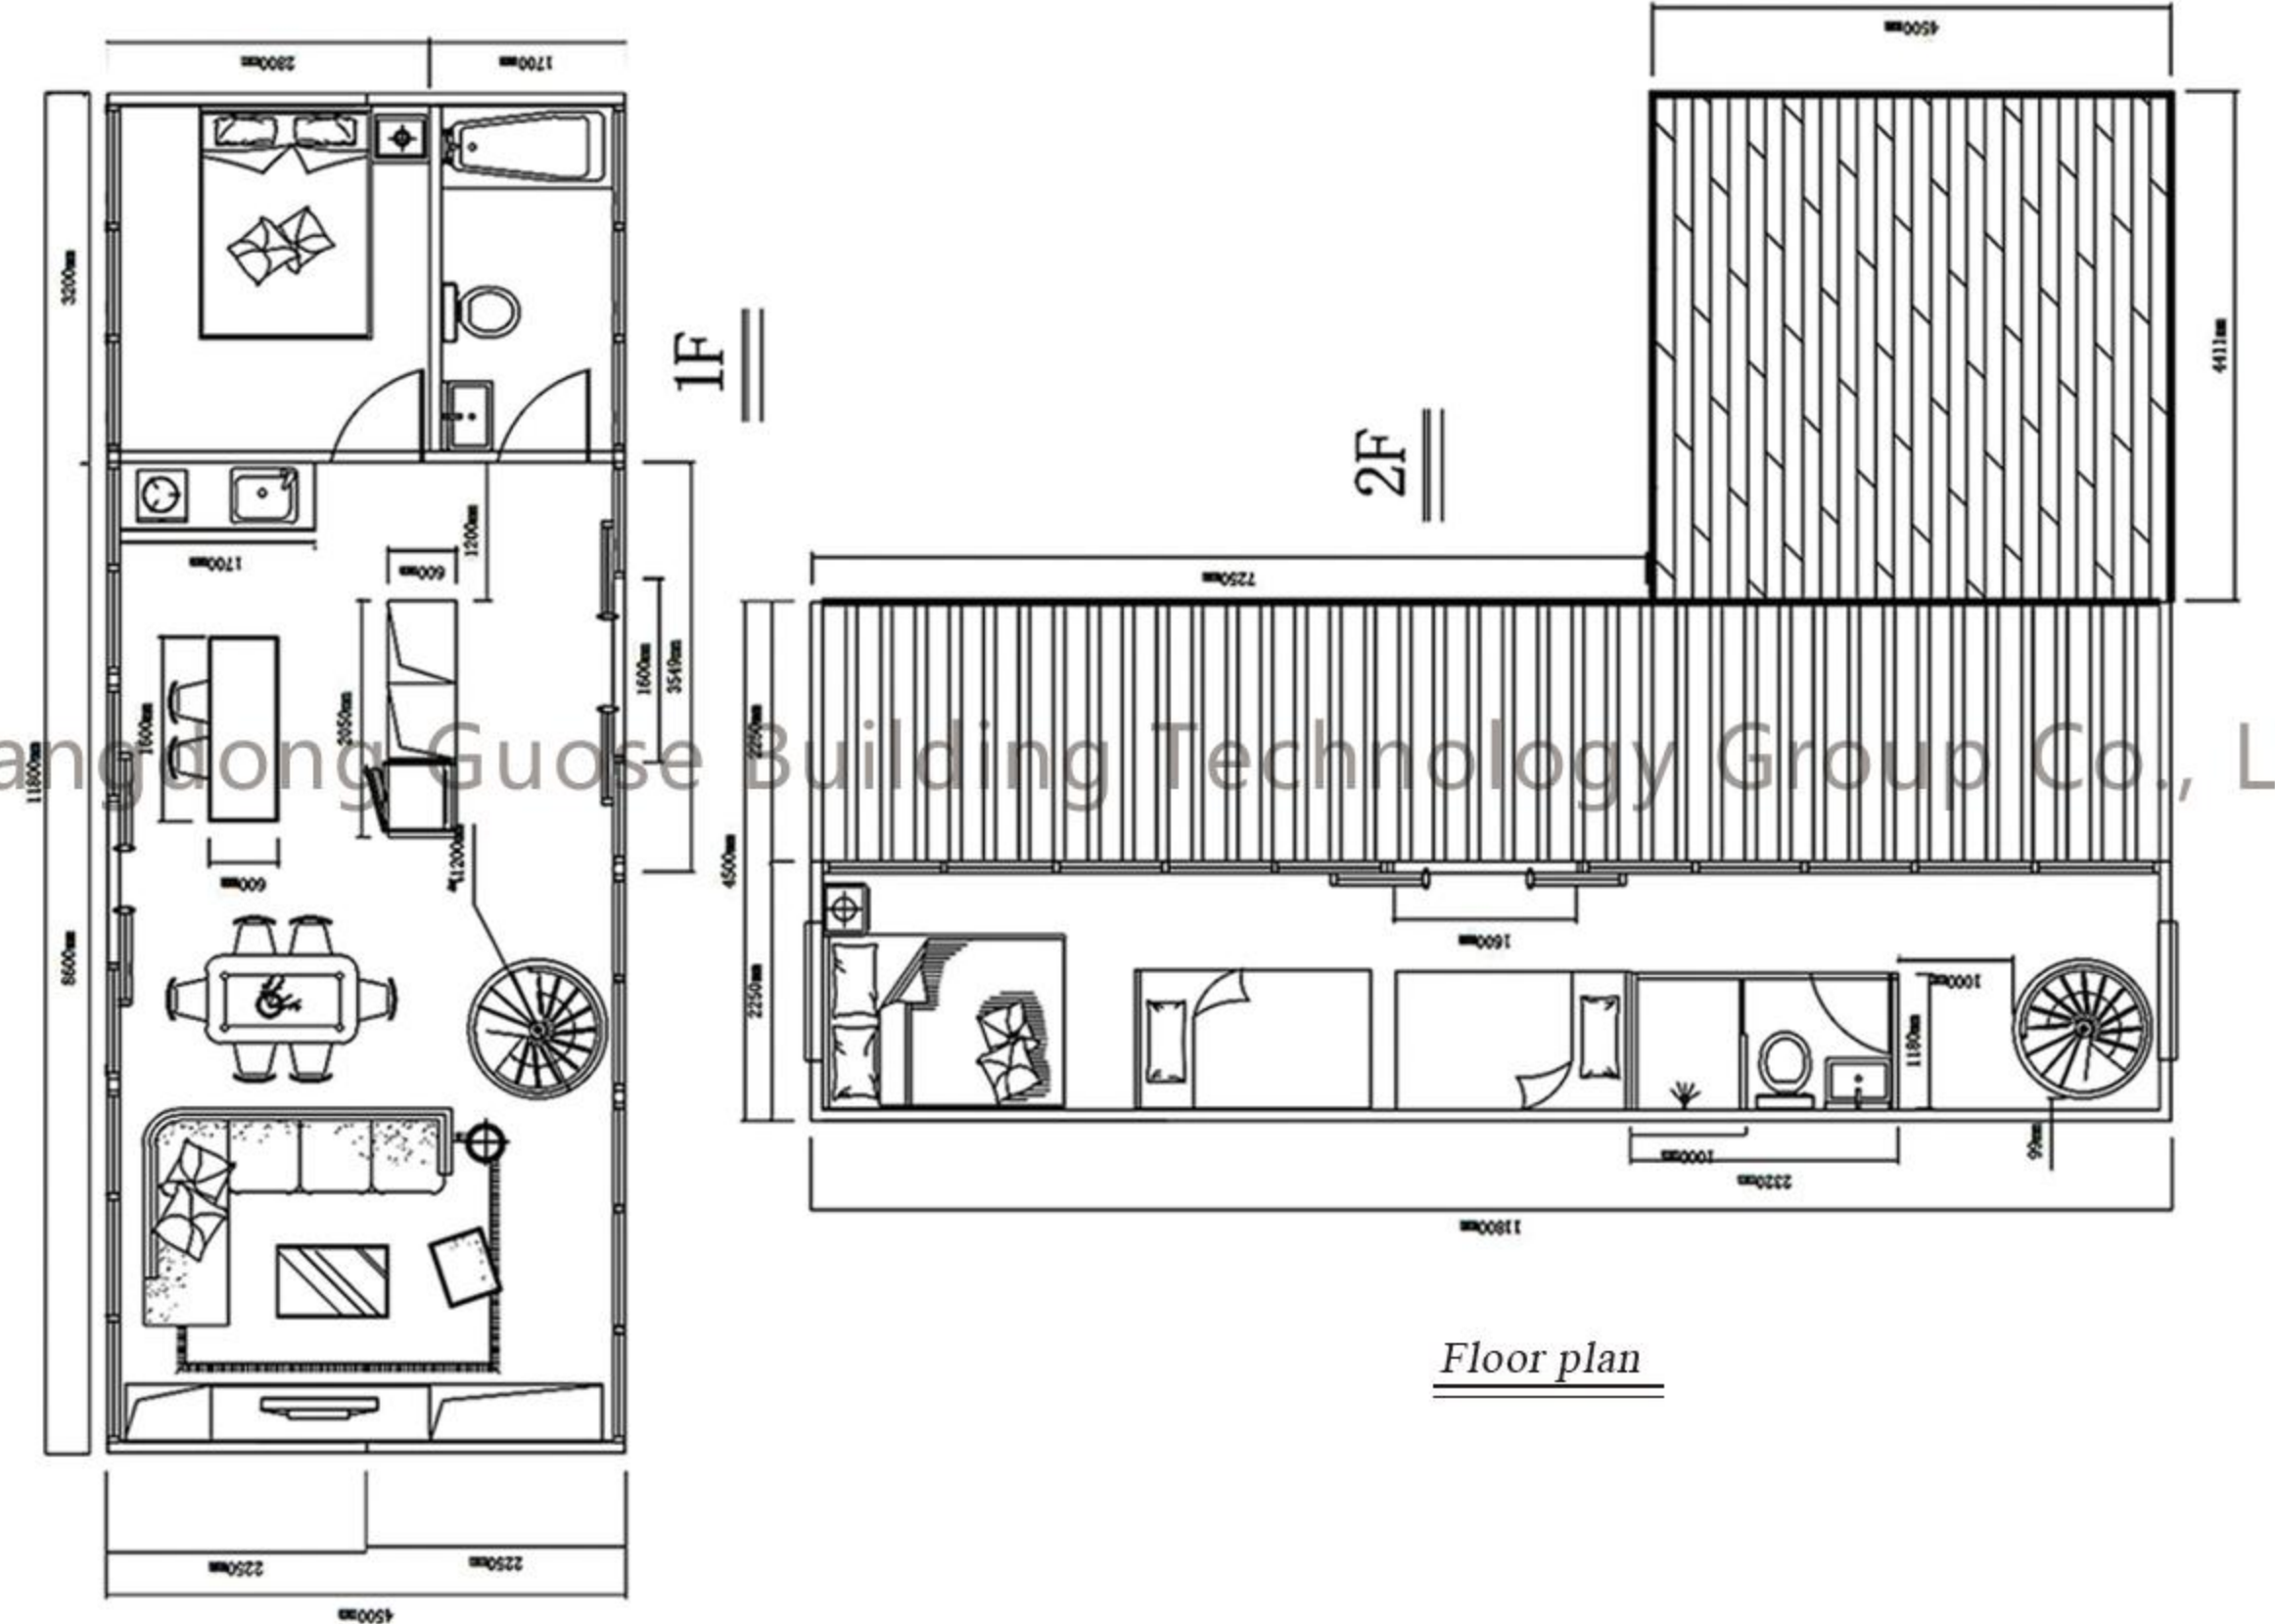

Floor plan

GUOSE P38-1

(With second floor)

Guangdong Guose Building Technology Group Co., LTD