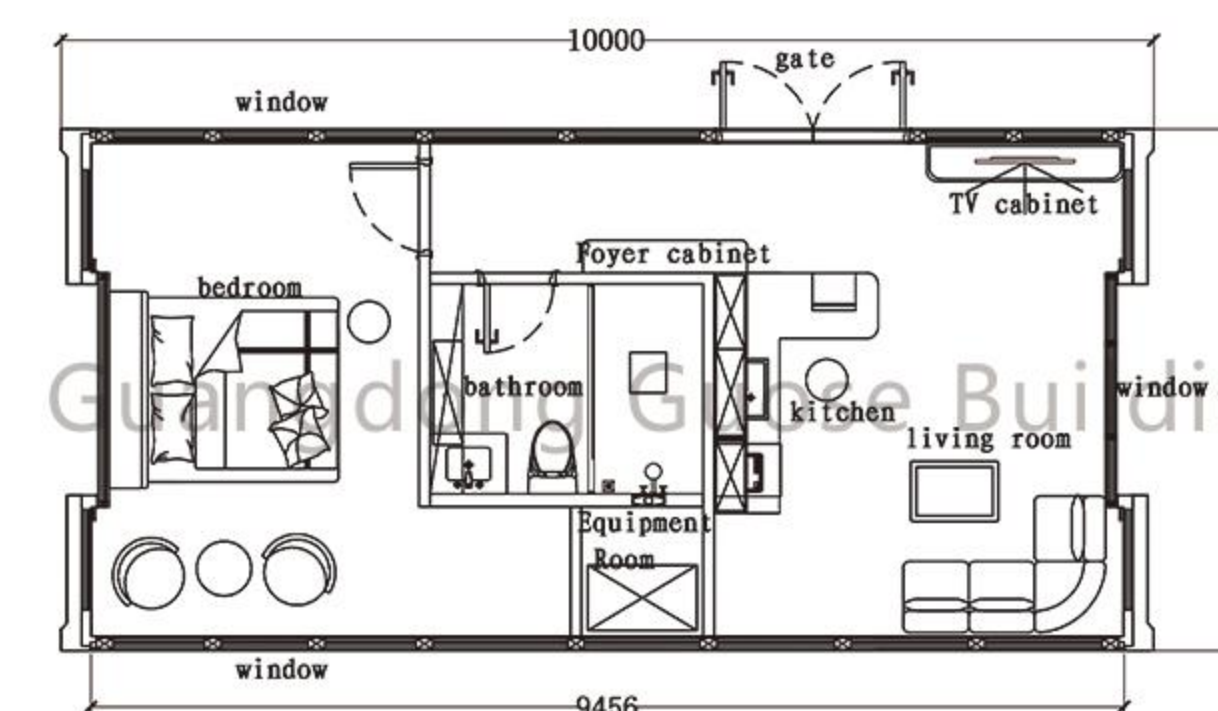

Entrance cabinet outside