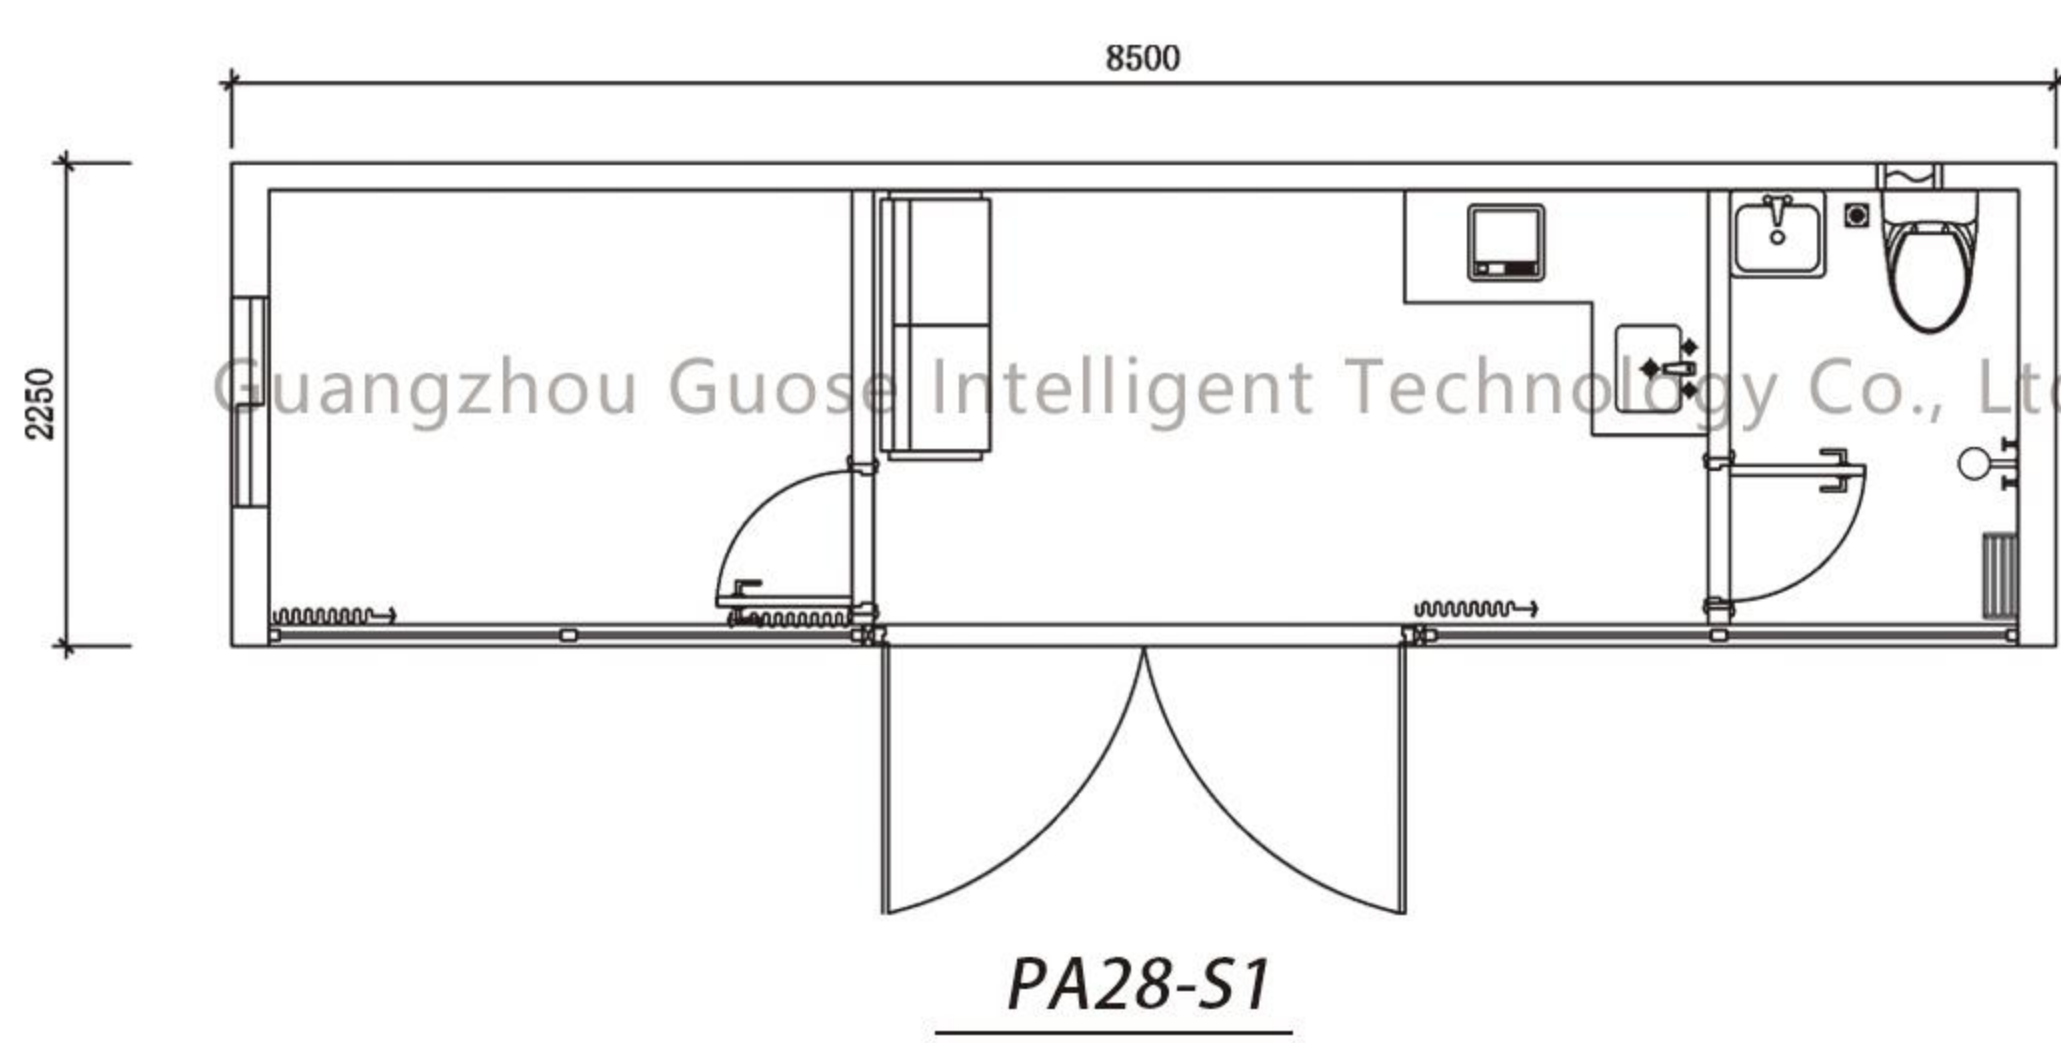

# Guose PA28

8.5M ALUMINUM PLATE STANDARD APPLE CABIN

Product number: Guose PA28

Size: 8500\*2250\*2450mm / 8500\*3000\*3200mm

Building area: 19.13m<sup>2</sup> / 25.5m<sup>2</sup>

Number of people staying: 3-4 people