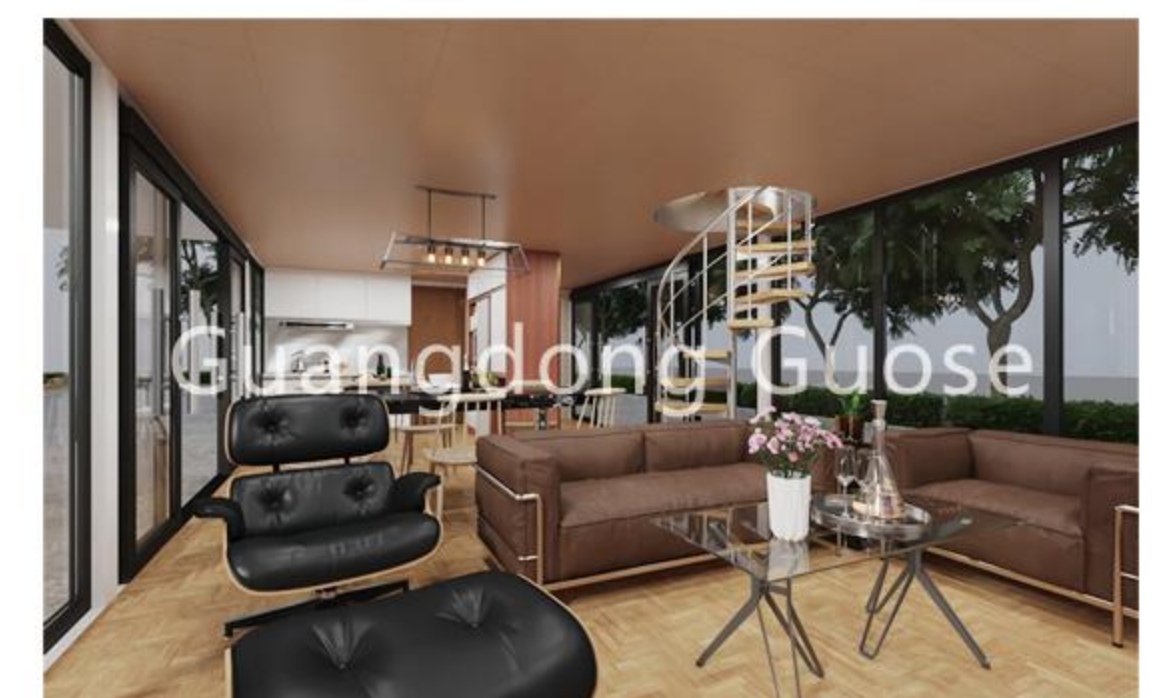

Guangdong Guose