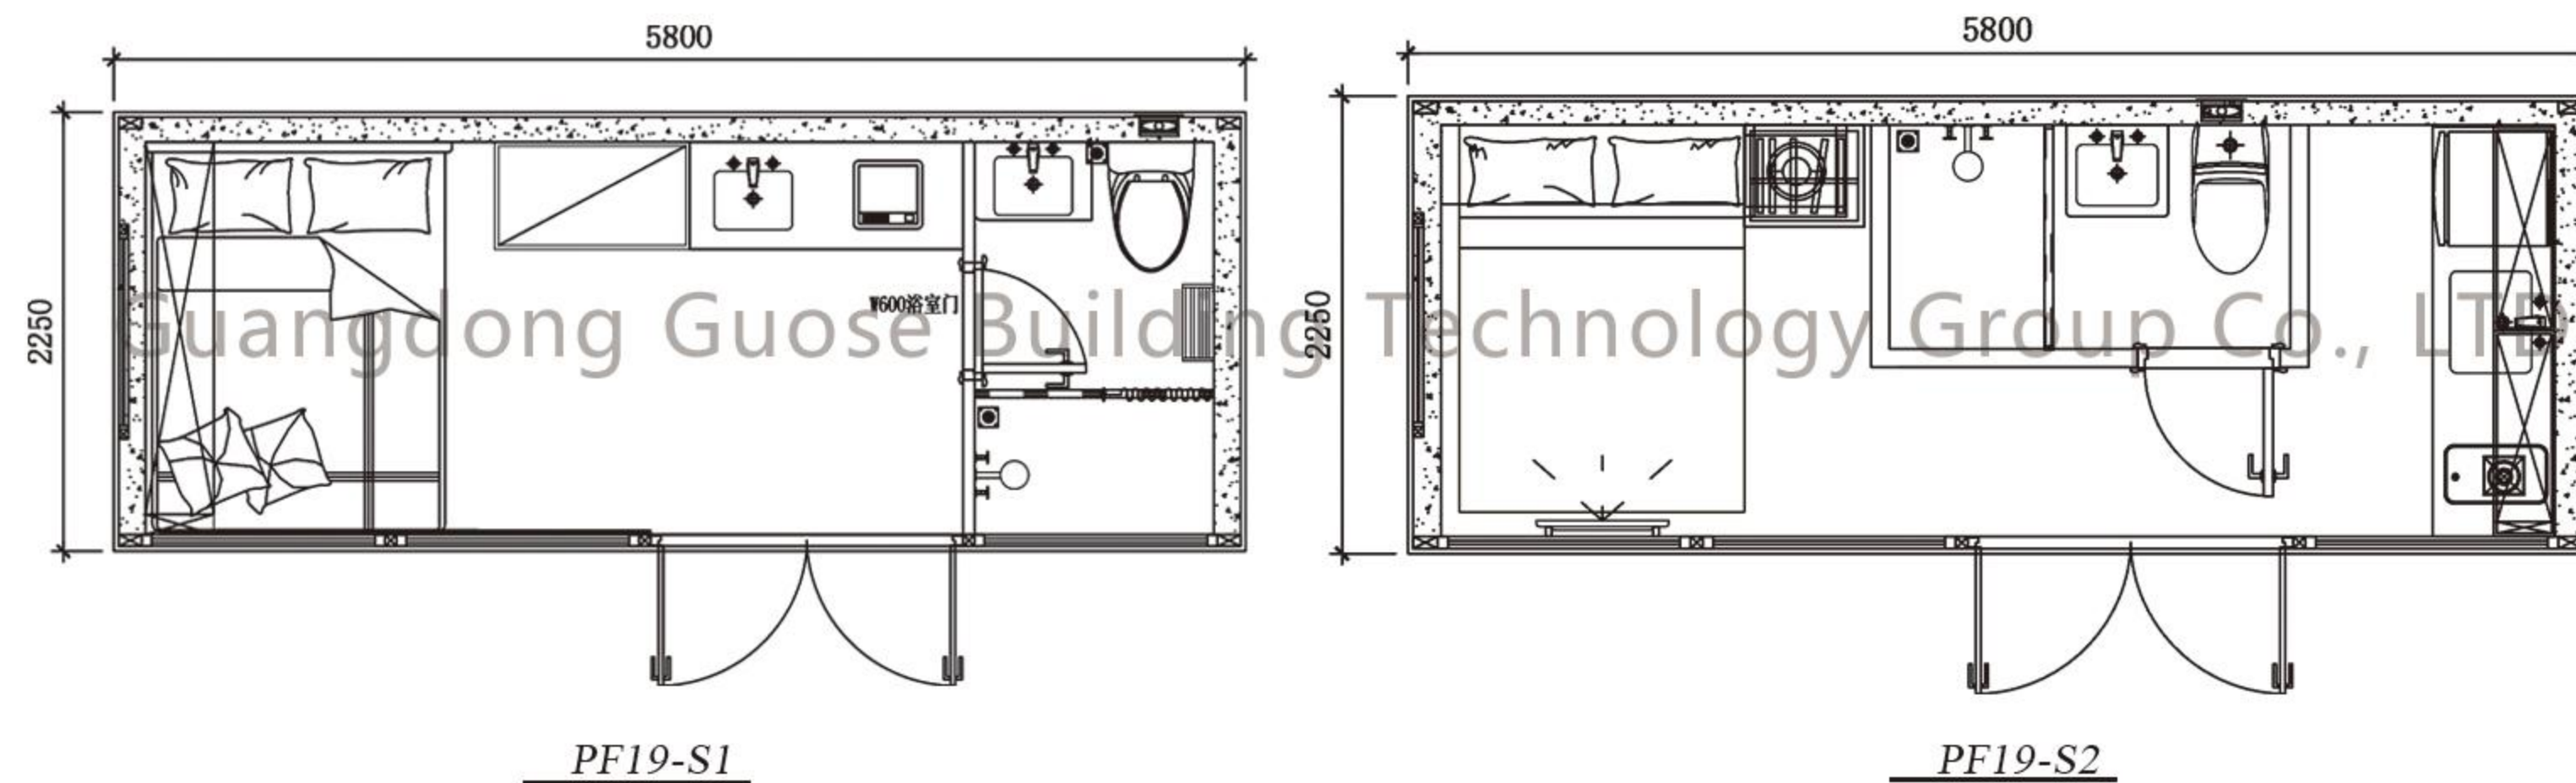

Product number: Guose PF19

Size: 5800*2250*2450mm

Building area: 13.05m²

Layout1: 1 bedroom, 1 kitchen, 1 bathroom

Layout2: 1 bedroom, 1 kitchen, 1 bathroom

Number of people staying: 1-2 people