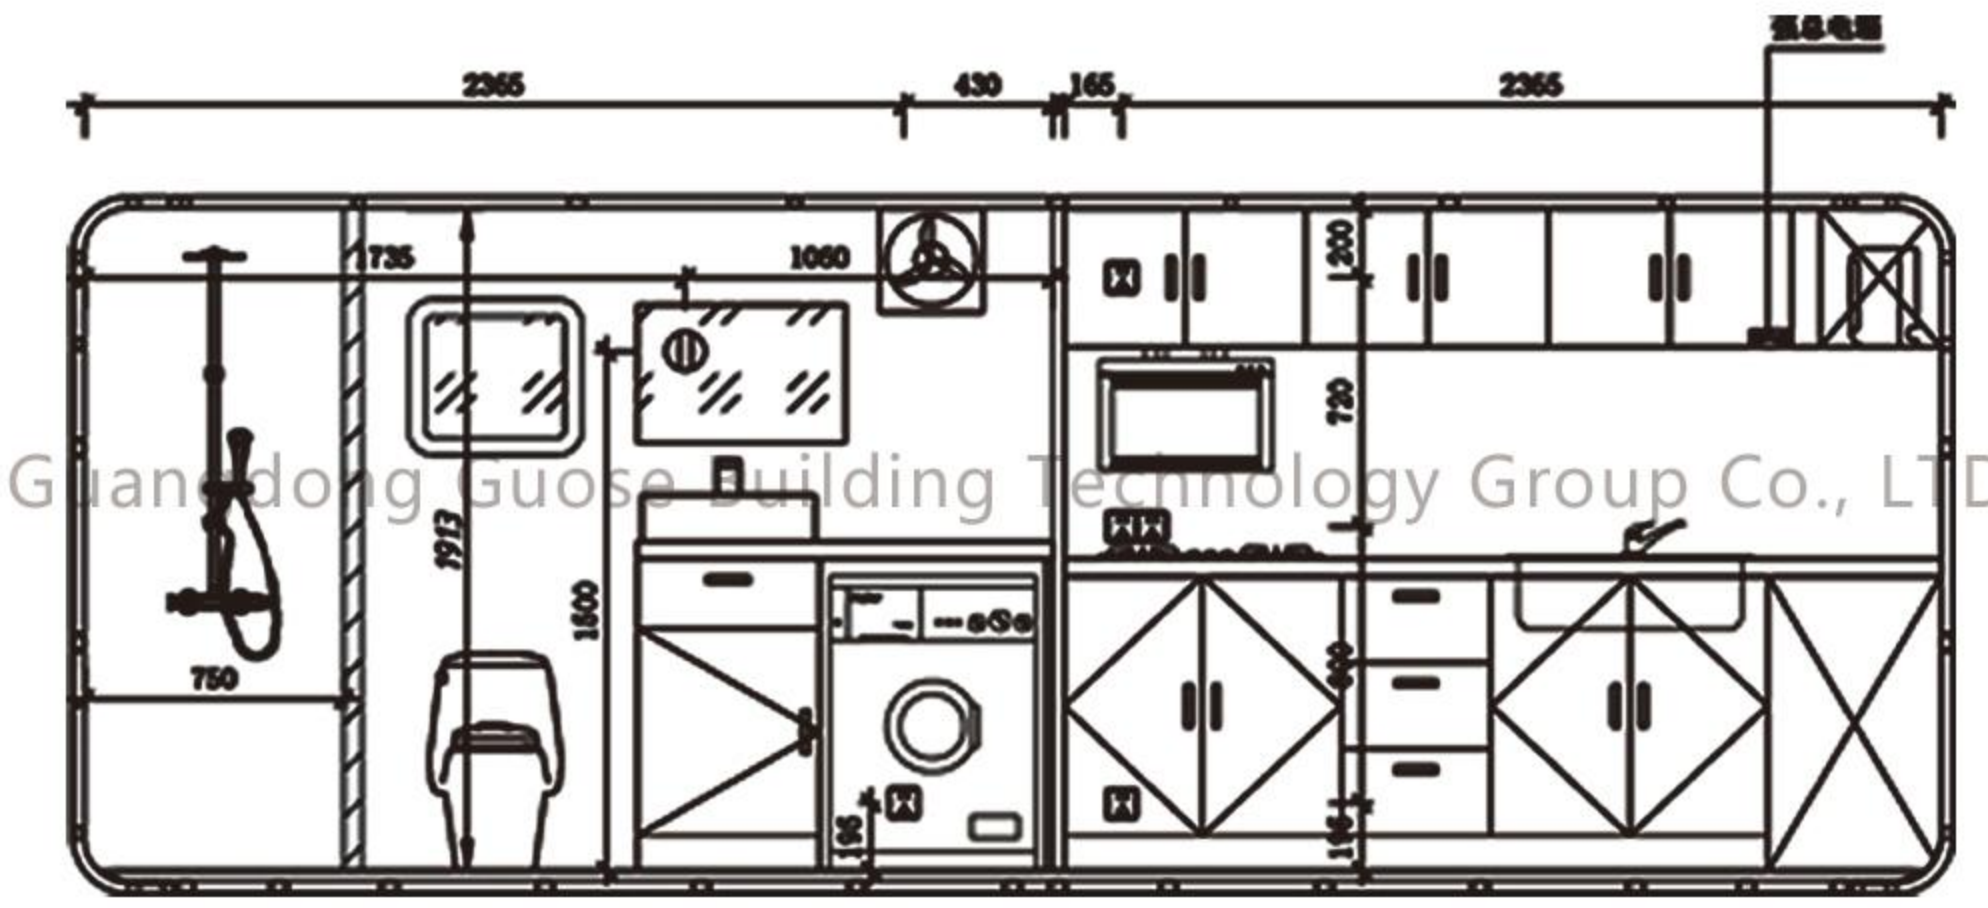

cabinet layout