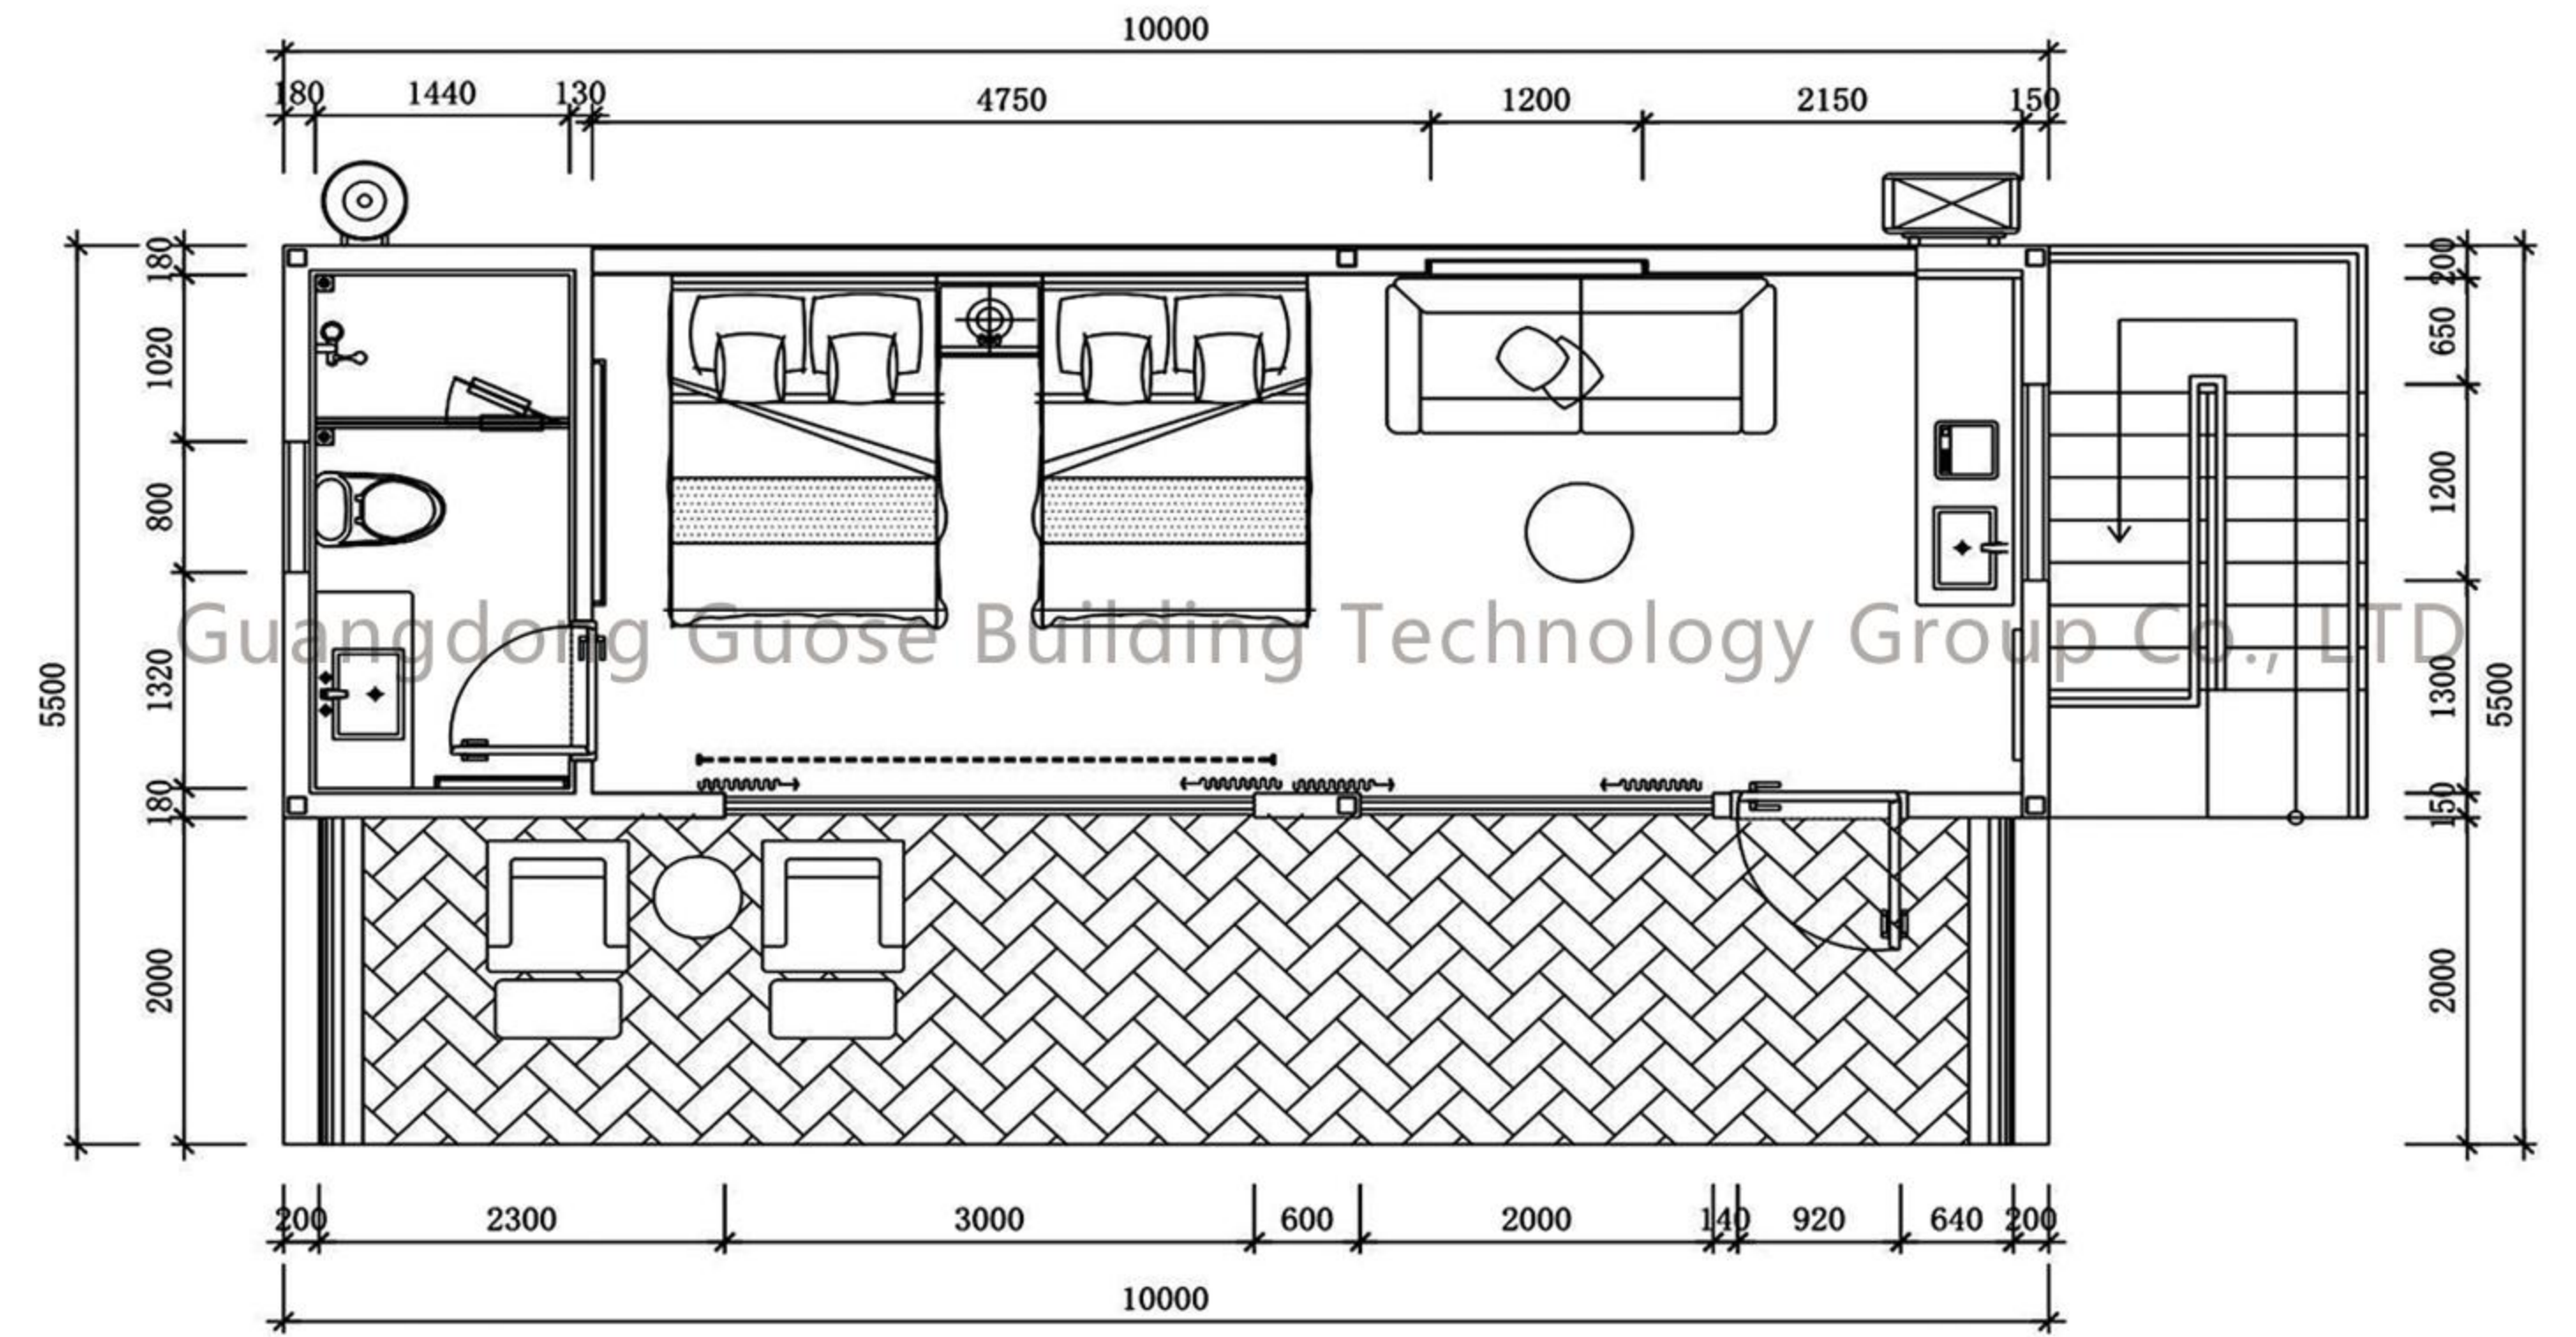

# ★ Guose P33

Product size: 10000\*5500\*3200mm (cabin + terrace)

10000\*3500\*3200mm (cabin), 10000\*2000\*3200mm (terrace)

Building area: 55m<sup>2</sup>

Number of people staying: 4-8 people