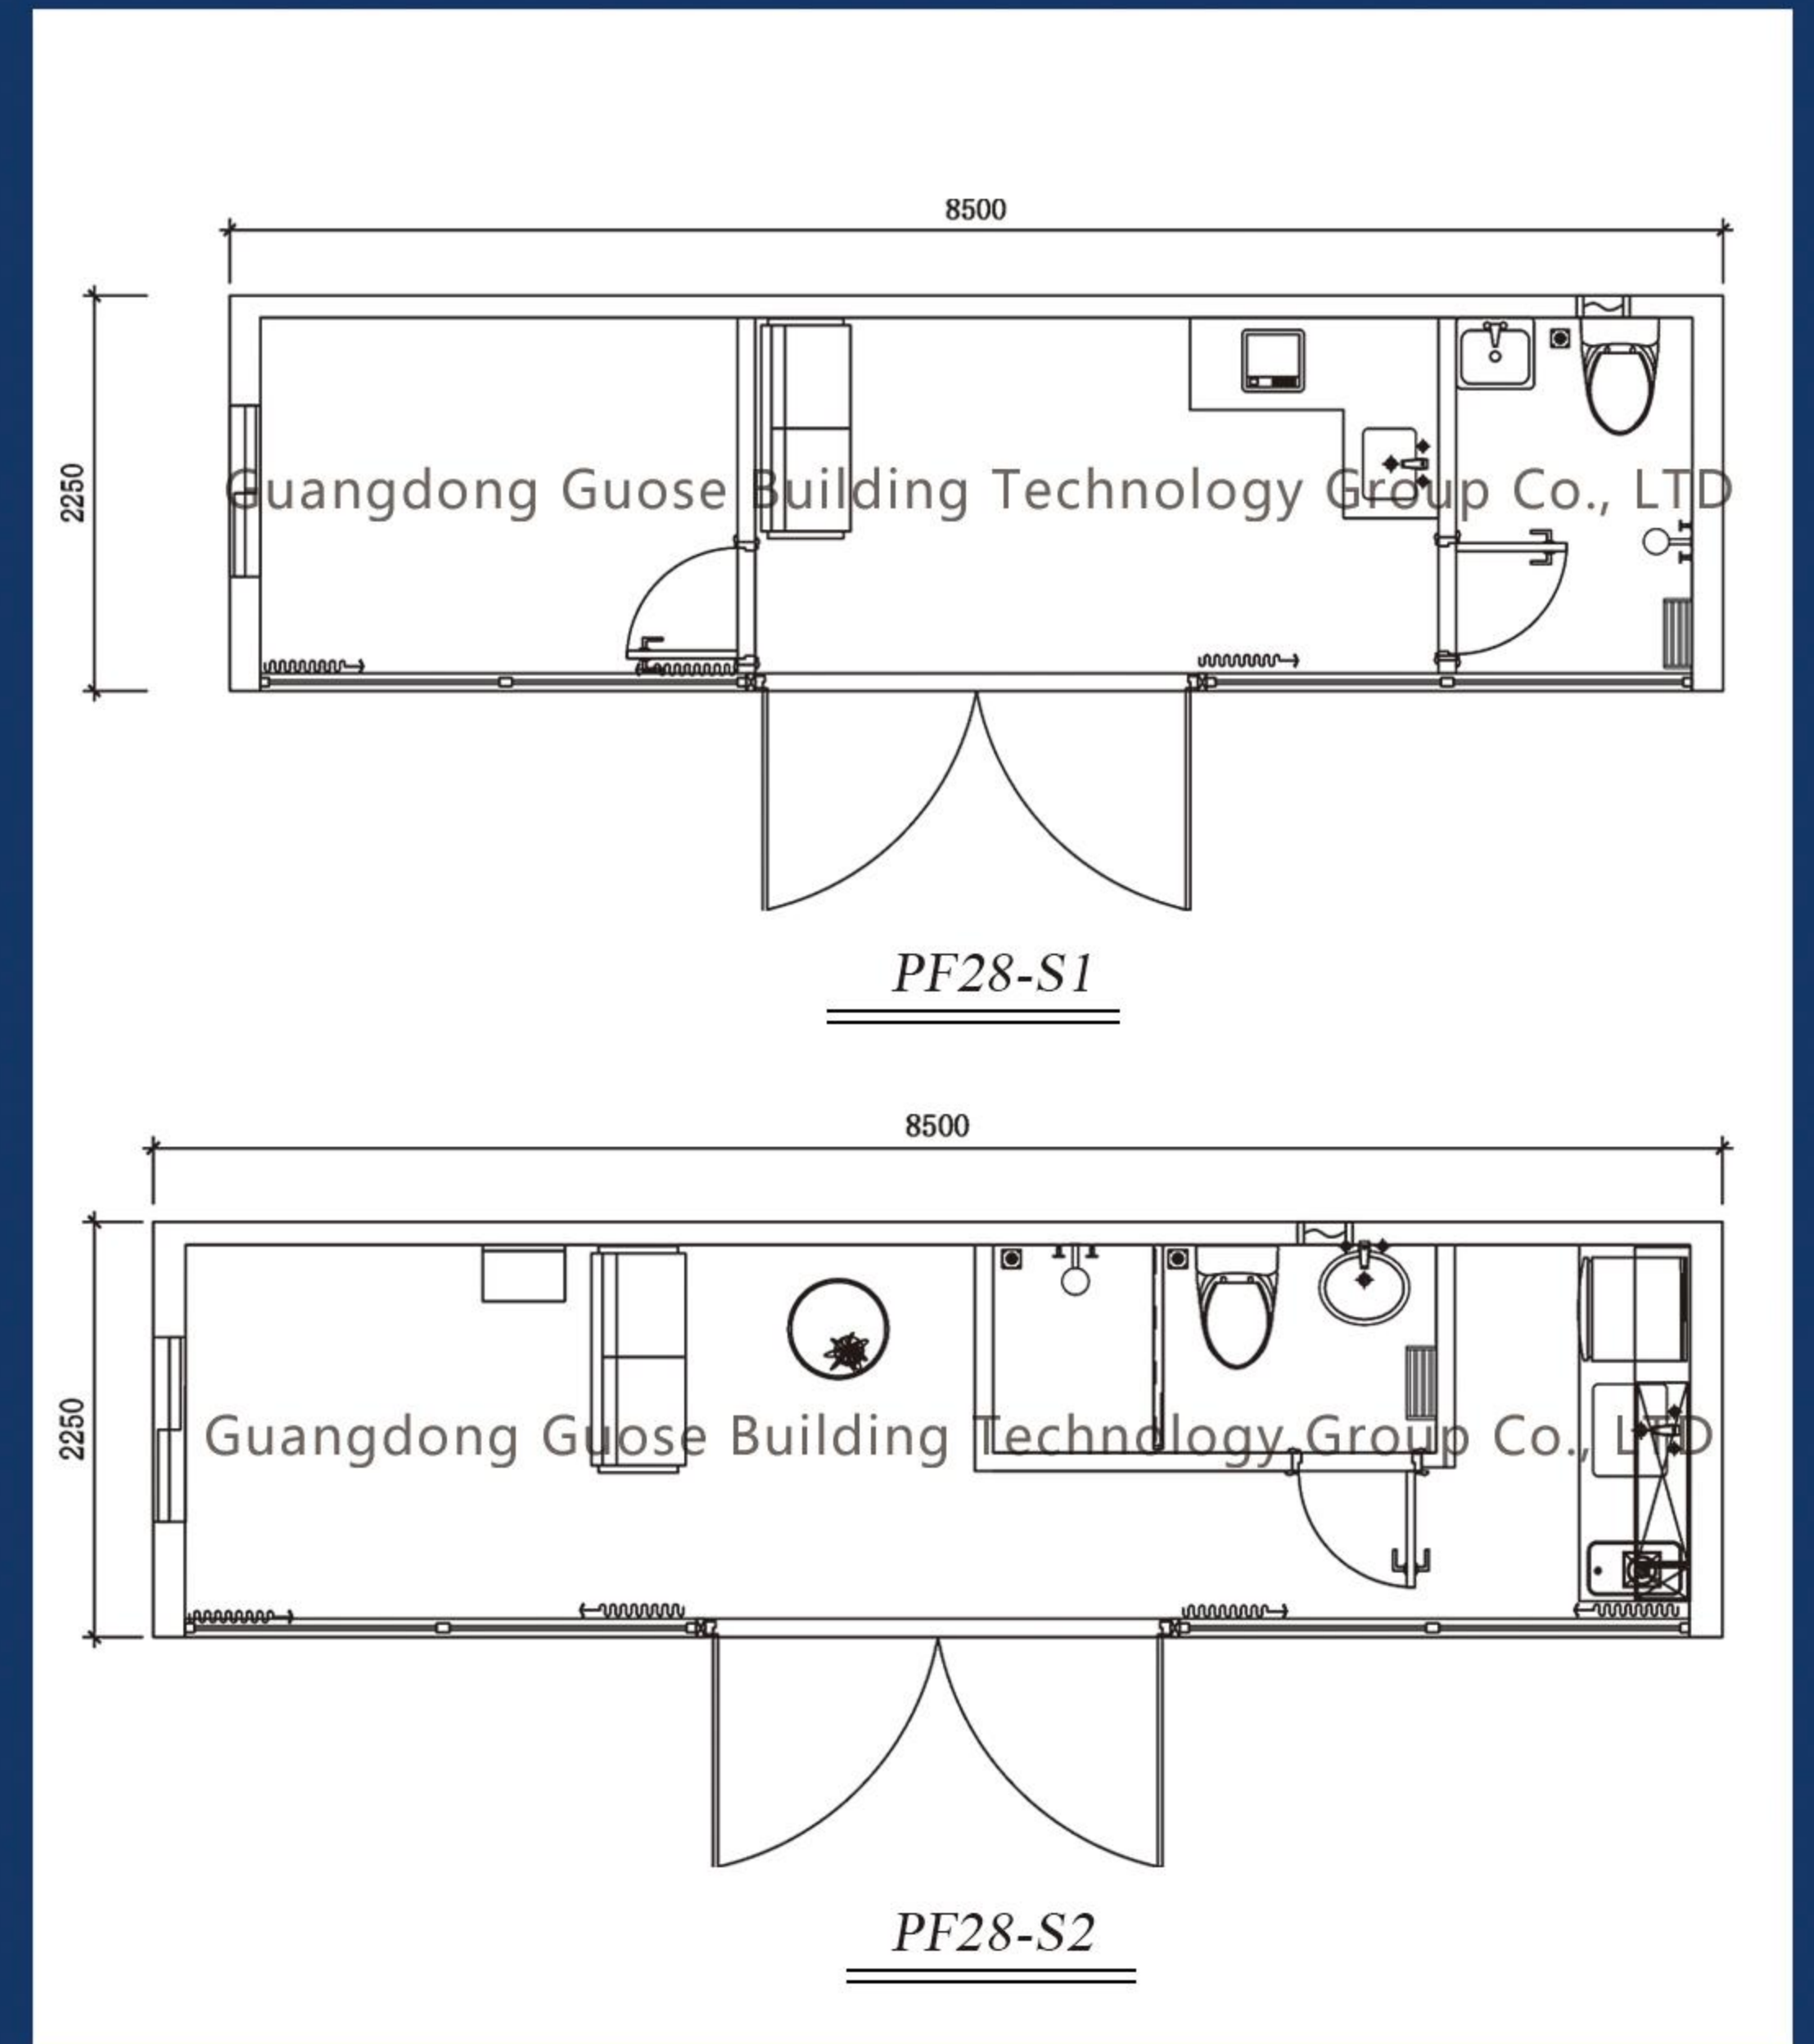

8.5M FIBERGLASS STANDARD APPLE CABIN

Product number: Guose PF28

Number of people staying: 3-4 people

Product size: 8500*2250*2450mm

Layout1: 1 bedroom, 1 living room, 1 kitchen, 1 bathroom

Building area: 19.13m²

Layout2: 1 bedroom, 1 living room, 1 kitchen, 1 bathroom

GUOSE PF28