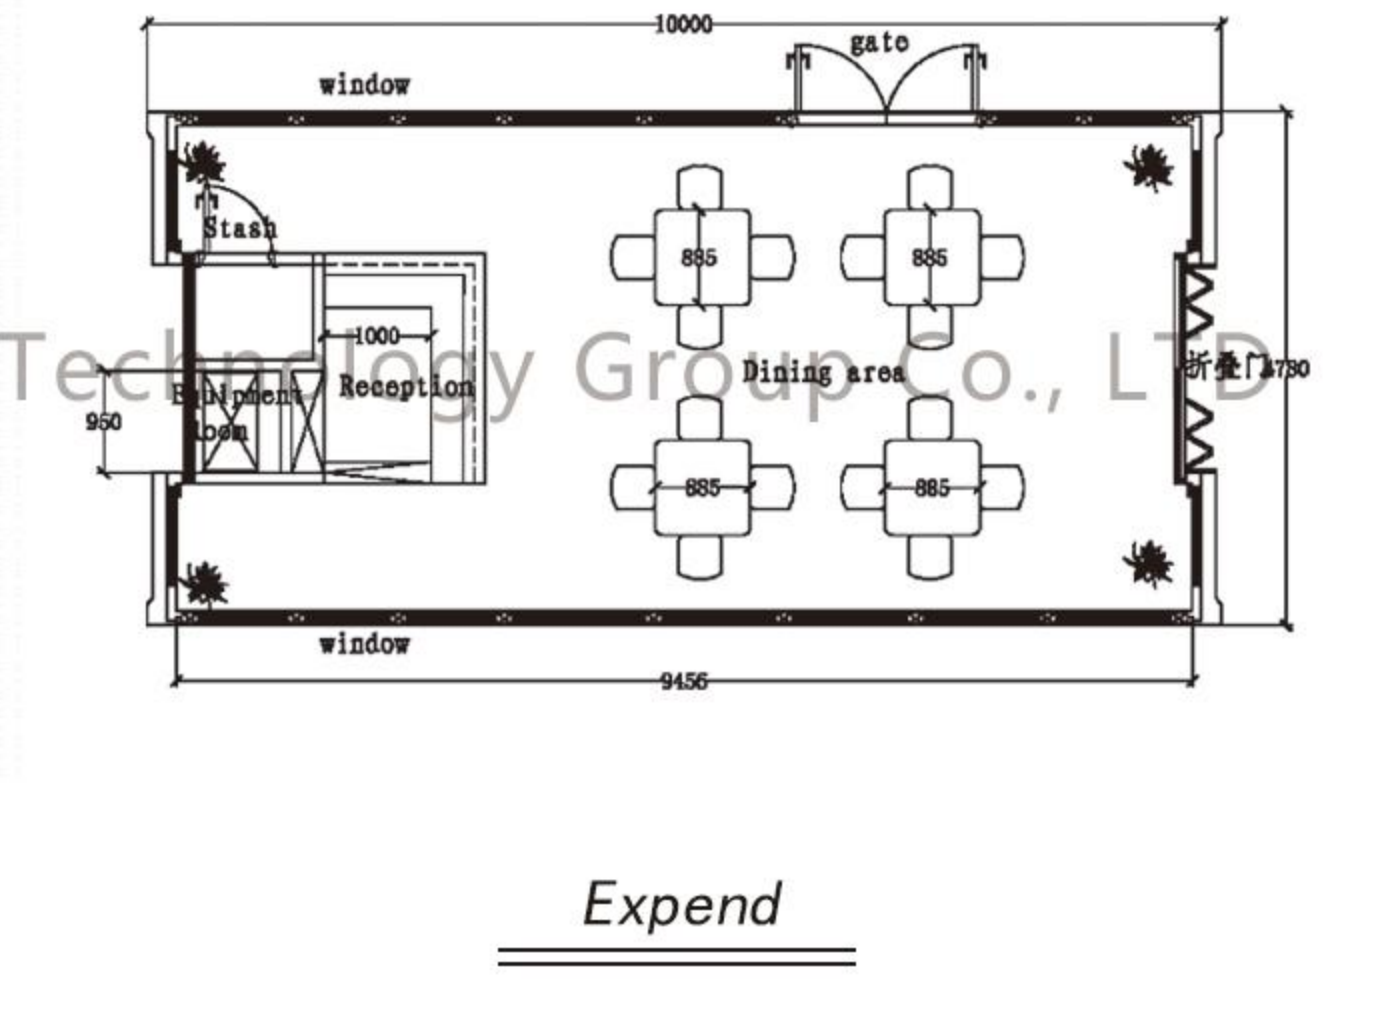

# GUOSE E01 (Commercial style)

**DOUBLE EXPANSION  
APPLE CABIN  
(COMMERCIAL STYLE)**

Product size:  
 10000\*2800\*3500mm (merge)  
 10000\*4800\*3500mm (expand)

Expanded usable area: 48m<sup>2</sup>

Guangdong Guose Building Technology Group Co., Ltd.

5800\*4200\*2250mm (expanded size)