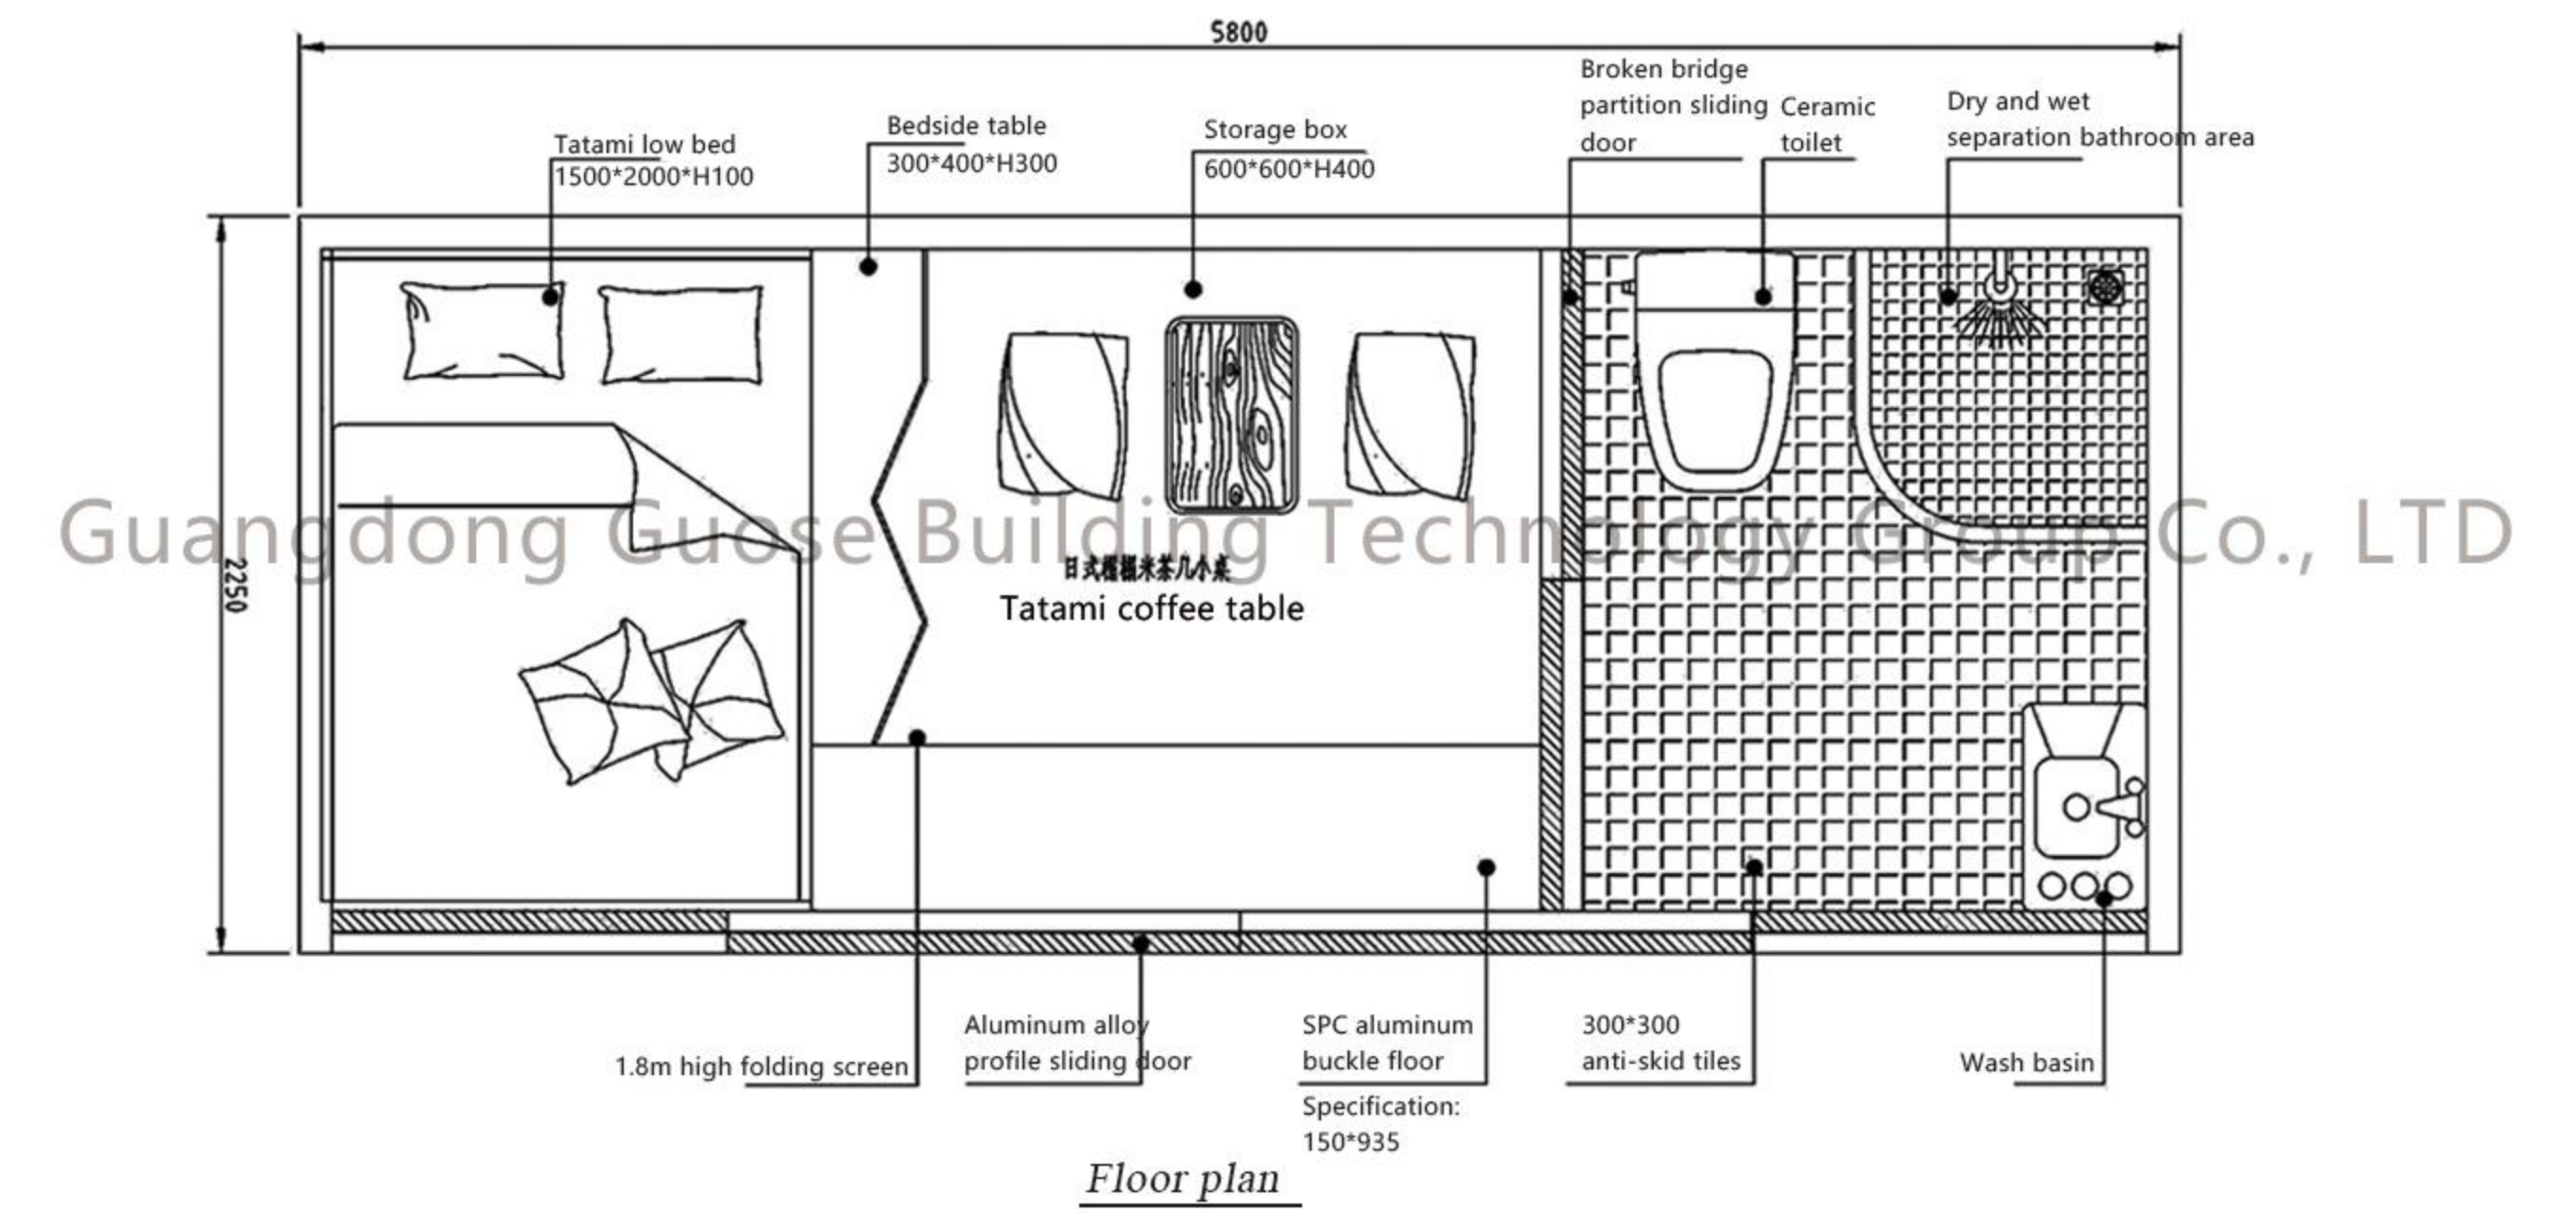

# Guose P19-1 (With trailer)

**Product number:**  
Guose P19-1(With trailer)

**Product Size:** 5800\*2250\*2450mm

**Building area:** 13.05m<sup>2</sup>

**Number of people staying:** 2-3 people