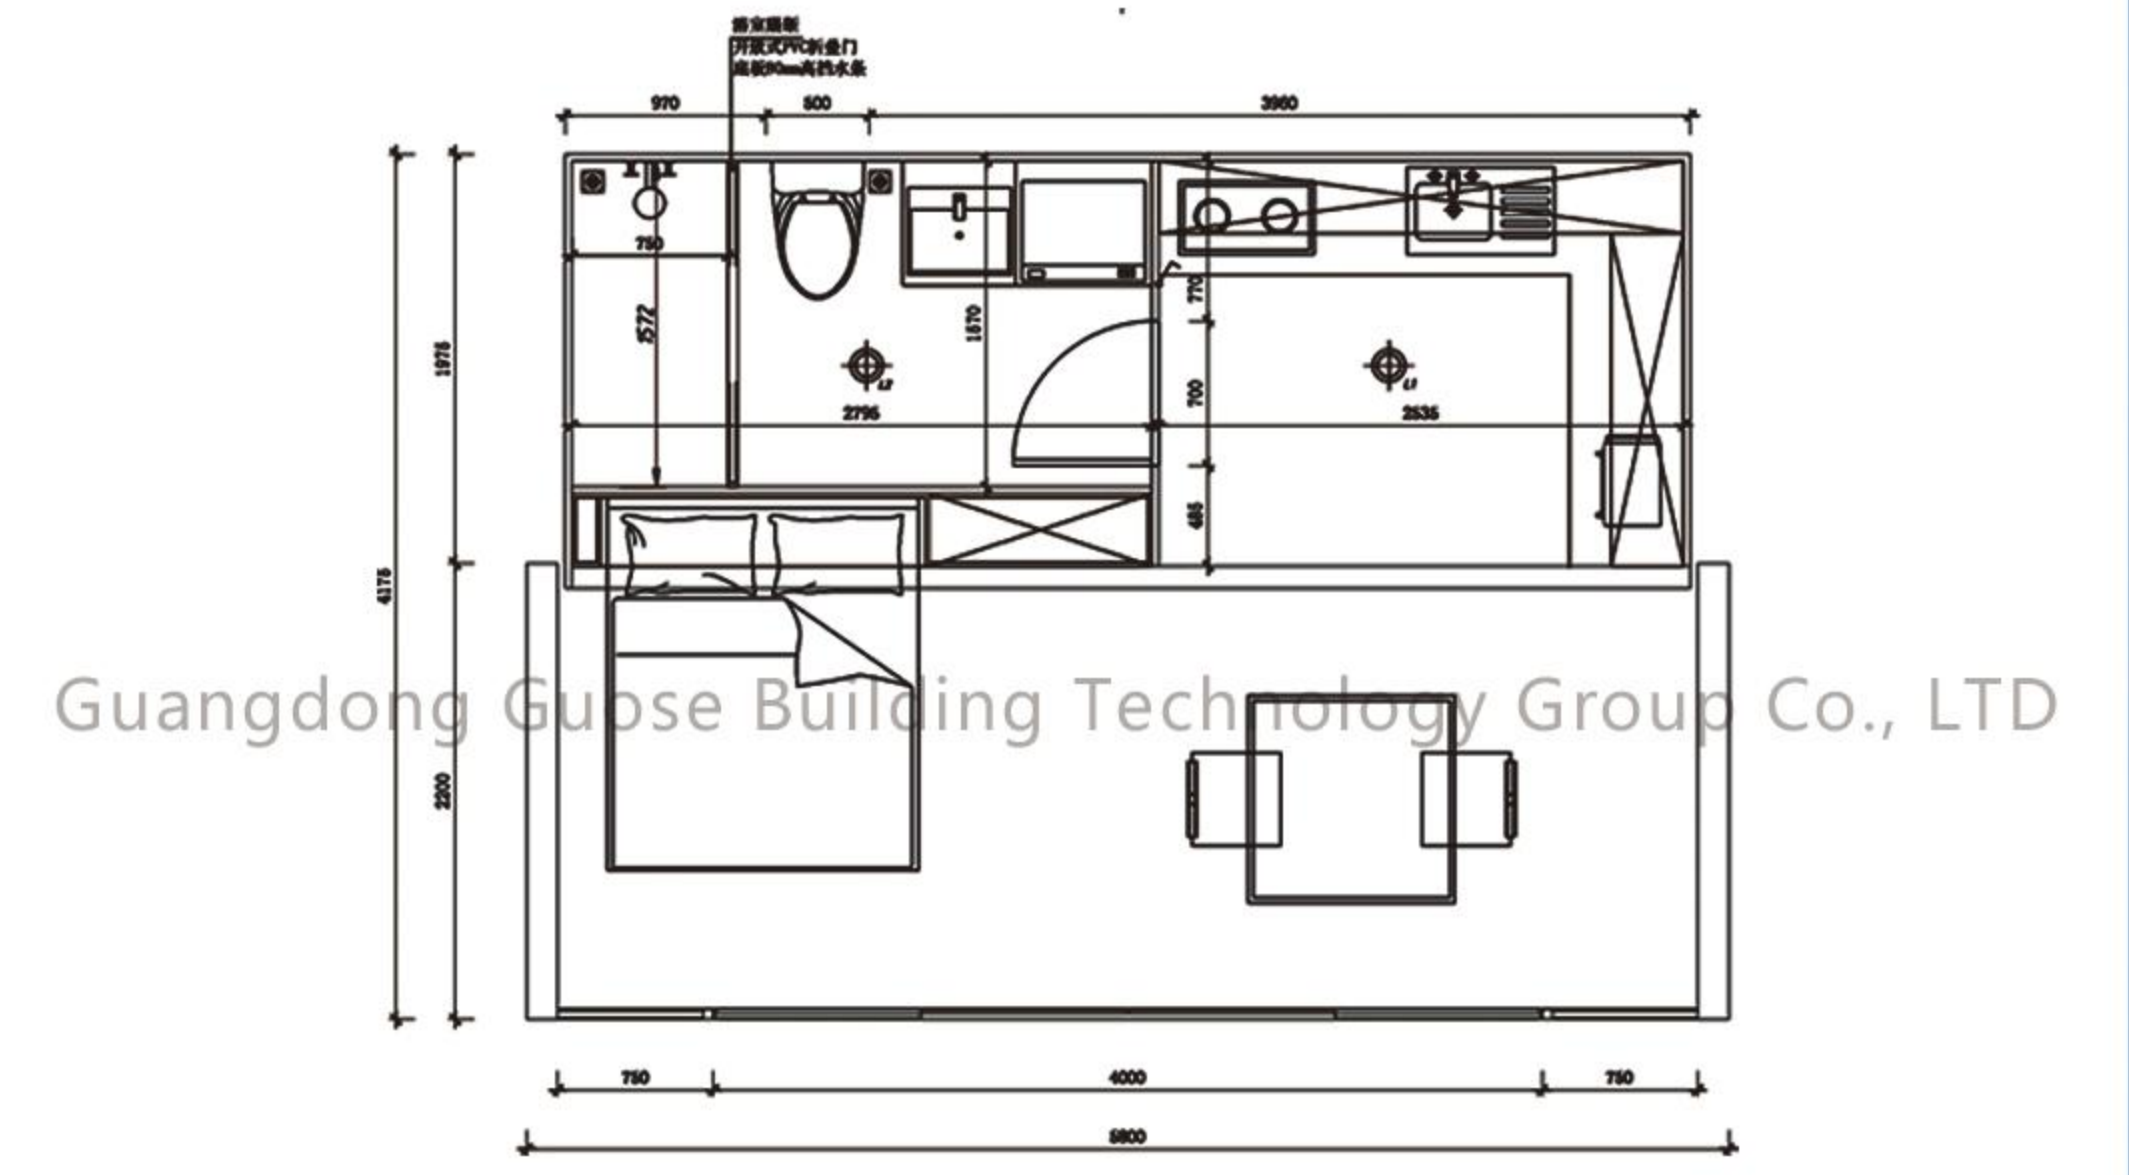

expanded layout