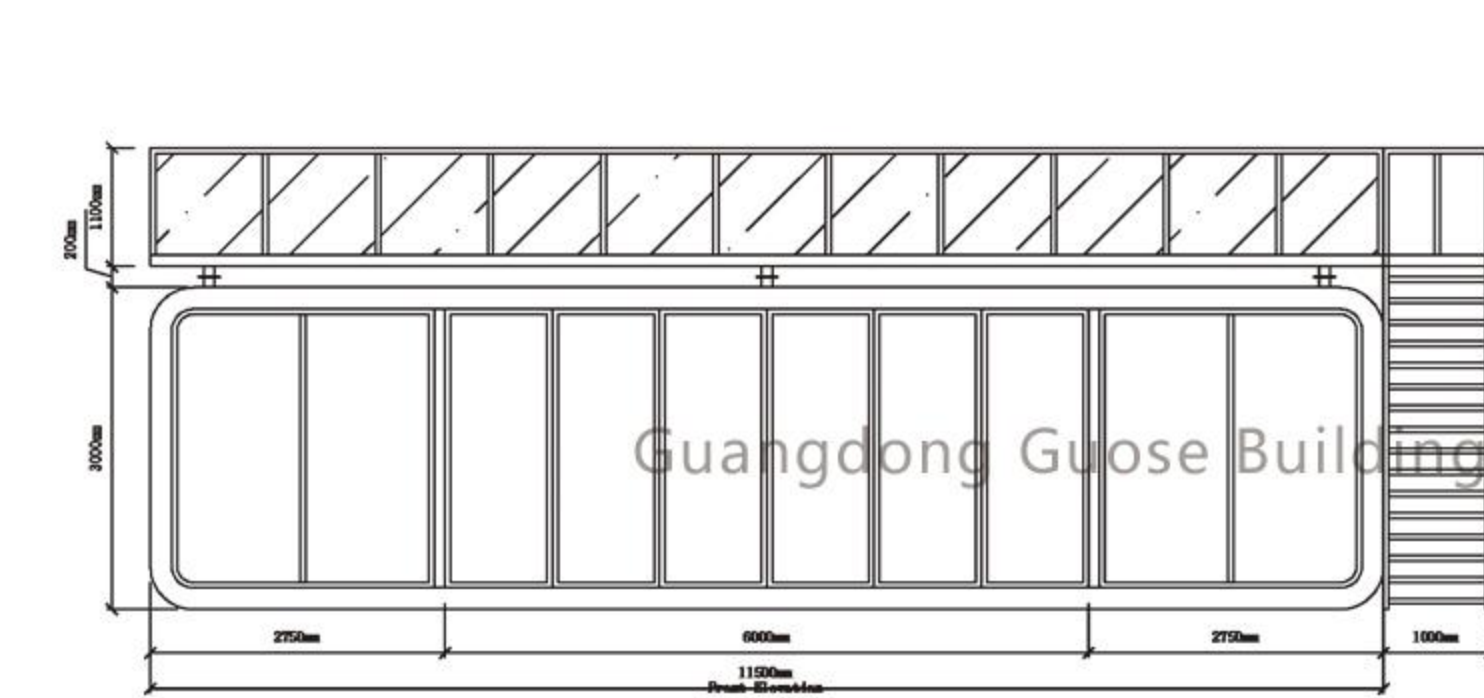

Guose P38-2

PRODUCT PARAMETERS

Size: 11500*7200*3000mm

Building area: 82.8m²

Number of occupancy: 6-8 people